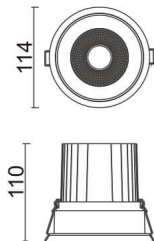

COMFORT

Lavov downlight from the family COMFORT with a power of 30W, CRI 80 and CCT 4000K, 24 degrees beam angle. With a total lumen output of 2550lm, and a luminous efficacy of 85lm/W. Made in Die Cast Aluminum and finished in White color. DALI driver.

Item code	86.D058.3423.01
Product type	Indoor
Category	Downlights
Family	COMFORT
Pictograms	

Scheme

Product

Real power (W)	30
Real luminous flux (Lm)	2550
Luminous efficiency (Lm/W)	85
Beam angle (°)	24
Life time (h)	50000 h L80B10
IP	20
Electrical class insulation	Clas II
Colour	White
Control gear included	Yes
Control gear	DALI
Flicker Free	Yes
Light source	LED
Type of LED	COB
Colour temperature (K)	4000
Colour consistency (SDCM)	SDCM<3
CRI	80