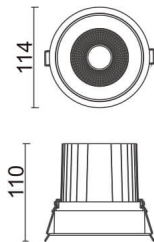

COMFORT

Lavov downlight from the family COMFORT with a power of 30W, CRI 80 and CCT 4000K, 24 degrees beam angle. With a total lumen output of 2550lm, and a luminous efficacy of 85lm/W. Made in Die Cast Aluminum and finished in White color. DALI driver.

Item code	86.D058.3423.01
Product type	Indoor
Category	Downlights
Family	COMFORT
Pictograms	

Scheme

Product	
Real power (W)	30
Real luminous flux (Lm)	2550
Luminous efficiency (Lm/W)	85
Beam angle (°)	24
Life time (h)	50000 h L80B10
IP	20
Electrical class insulation	Clas II
Colour	White
Control gear included	Yes
Control gear	DALI
Flicker Free	Yes
Light source	LED
Type of LED	COB
Colour temperature (K)	4000
Colour consistency (SDCM)	SDCM<3
CRI	80