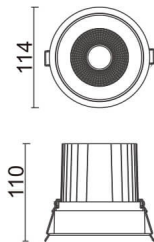

### COMFORT

Lavov downlight from the family COMFORT with a power of 30W, CRI 80 and CCT 4000K, 24 degrees beam angle. With a total lumen output of 2550lm, and a luminous efficacy of 85lm/W. Made in Die Cast Aluminum and finished in Black color. DALI driver.

### Product

<b>Real power (W)</b>	<b>30</b>
<b>Real luminous flux (Lm)</b>	<b>2550</b>
<b>Luminous efficiency (Lm/W)</b>	<b>85</b>
<b>Beam angle (°)</b>	<b>24</b>
<b>Life time (h)</b>	<b>50000 h L80B10</b>
<b>IP</b>	<b>20</b>
<b>Electrical class insulation</b>	<b>Clas II</b>
<b>Colour</b>	<b>Black</b>
<b>Control gear included</b>	<b>Yes</b>
<b>Control gear</b>	<b>DALI</b>
<b>Flicker Free</b>	<b>Yes</b>
<b>Light source</b>	<b>LED</b>
<b>Type of LED</b>	<b>COB</b>
<b>Colour temperature (K)</b>	<b>4000</b>
<b>Colour consistency (SDCM)</b>	<b>SDCM&lt;3</b>
<b>CRI</b>	<b>80</b>