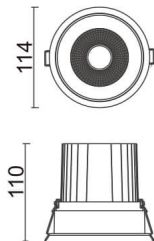

COMFORT

Lavov downlight from the family COMFORT with a power of 30W, CRI 80 and CCT 4000K, 24 degrees beam angle. With a total lumen output of 2550lm, and a luminous efficacy of 85lm/W. Made in Die Cast Aluminum and finished in Black color. DALI driver.

Item code	86.D058.3423.02
Product type	Indoor
Category	Downlights
Family	COMFORT
Pictograms	

Scheme

Product	
Real power (W)	30
Real luminous flux (Lm)	2550
Luminous efficiency (Lm/W)	85
Beam angle (°)	24
Life time (h)	50000 h L80B10
IP	20
Electrical class insulation	Clas II
Colour	Black
Control gear included	Yes
Control gear	DALI
Flicker Free	Yes
Light source	LED
Type of LED	COB
Colour temperature (K)	4000
Colour consistency (SDCM)	SDCM<3
CRI	80