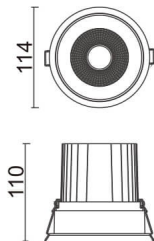

COMFORT

Lavov downlight from the family COMFORT with a power of 30W, CRI 80 and CCT 4000K, 24 degrees beam angle. With a total lumen output of 2550lm, and a luminous efficacy of 85lm/W. Made in Die Cast Aluminum and finished in Grey color. DALI driver.

Item code	86.D058.3423.03
Product type	Indoor
Category	Downlights
Family	COMFORT
Pictograms	

Scheme

Product	
Real power (W)	30
Real luminous flux (Lm)	2550
Luminous efficiency (Lm/W)	85
Beam angle (°)	24
Life time (h)	50000 h L80B10
IP	20
Electrical class insulation	Clas II
Colour	Grey
Control gear included	Yes
Control gear	DALI
Flicker Free	Yes
Light source	LED
Type of LED	COB
Colour temperature (K)	4000
Colour consistency (SDCM)	SDCM<3
CRI	80