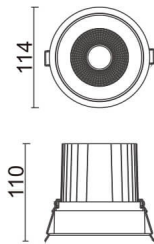

### COMFORT

Lavov downlight from the family COMFORT with a power of 30W, CRI 80 and CCT 4000K, 40 degrees beam angle. With a total lumen output of 2550lm, and a luminous efficacy of 85lm/W. Made in Die Cast Aluminum and finished in White color. ON/OFF driver.

### Scheme

<b>Product</b>	
<b>Real power (W)</b>	<b>30</b>
<b>Real luminous flux (Lm)</b>	<b>2550</b>
<b>Luminous efficiency (Lm/W)</b>	<b>85</b>
<b>Beam angle (°)</b>	<b>40</b>
<b>Life time (h)</b>	<b>50000 h L80B10</b>
<b>IP</b>	<b>20</b>
<b>Electrical class insulation</b>	<b>Clas II</b>
<b>Colour</b>	<b>White</b>
<b>Control gear included</b>	<b>Yes</b>
<b>Control gear</b>	<b>ON/OFF</b>
<b>Flicker Free</b>	<b>Yes</b>
<b>Light source</b>	<b>LED</b>
<b>Type of LED</b>	<b>COB</b>
<b>Colour temperature (K)</b>	<b>4000</b>
<b>Colour consistency (SDCM)</b>	<b>SDCM&lt;3</b>
<b>CRI</b>	<b>80</b>