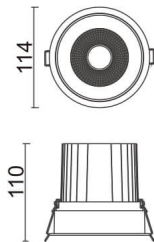

COMFORT

Lavov downlight from the family COMFORT with a power of 30W, CRI 80 and CCT 4000K, 40 degrees beam angle. With a total lumen output of 2550lm, and a luminous efficacy of 85lm/W. Made in Die Cast Aluminum and finished in White color. ON/OFF driver.

Item code	86.D058.3431.01
Product type	Indoor
Category	Downlights
Family	COMFORT
Pictograms	

Scheme

Product	
Real power (W)	30
Real luminous flux (Lm)	2550
Luminous efficiency (Lm/W)	85
Beam angle (°)	40
Life time (h)	50000 h L80B10
IP	20
Electrical class insulation	Clas II
Colour	White
Control gear included	Yes
Control gear	ON/OFF
Flicker Free	Yes
Light source	LED
Type of LED	COB
Colour temperature (K)	4000
Colour consistency (SDCM)	SDCM<3
CRI	80