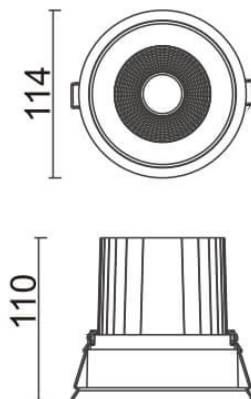

### COMFORT

Lavov downlight from the family COMFORT with a power of 30W, CRI 80 and CCT 4000K, 40 degrees beam angle. With a total lumen output of 2550lm, and a luminous efficacy of 85lm/W. Made in Die Cast Aluminum and finished in White color. ON/OFF driver.

### Scheme

Item code	86.D058.3431.01
Product type	Indoor
Category	Downlights
Family	COMFORT
Pictograms	

Product	
Real power (W)	30
Real luminous flux (Lm)	2550
Luminous efficiency (Lm/W)	85
Beam angle (°)	40
Life time (h)	50000 h L80B10
IP	20
Electrical class insulation	Clas II
Colour	White
Control gear included	Yes
Control gear	ON/OFF
Flicker Free	Yes
Light source	LED
Type of LED	COB
Colour temperature (K)	4000
Colour consistency (SDCM)	SDCM<3
CRI	80