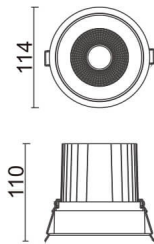

COMFORT

Lavov downlight from the family COMFORT with a power of 30W, CRI 80 and CCT 4000K, 40 degrees beam angle. With a total lumen output of 2550lm, and a luminous efficacy of 85lm/W. Made in Die Cast Aluminum and finished in Black color. ON/OFF driver.

Item code	86.D058.3431.02
Product type	Indoor
Category	Downlights
Family	COMFORT
Pictograms	

Scheme

Product

Real power (W)	30
Real luminous flux (Lm)	2550
Luminous efficiency (Lm/W)	85
Beam angle (°)	40
Life time (h)	50000 h L80B10
IP	20
Electrical class insulation	Clas II
Colour	Black
Control gear included	Yes
Control gear	ON/OFF
Flicker Free	Yes
Light source	LED
Type of LED	COB
Colour temperature (K)	4000
Colour consistency (SDCM)	SDCM<3
CRI	80