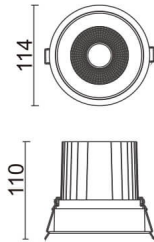

### COMFORT

Lavov downlight from the family COMFORT with a power of 30W, CRI 80 and CCT 4000K, 40 degrees beam angle. With a total lumen output of 2550lm, and a luminous efficacy of 85lm/W. Made in Die Cast Aluminum and finished in Black color. ON/OFF driver.

### Product

<b>Real power (W)</b>	<b>30</b>
<b>Real luminous flux (Lm)</b>	<b>2550</b>
<b>Luminous efficiency (Lm/W)</b>	<b>85</b>
<b>Beam angle (°)</b>	<b>40</b>
<b>Life time (h)</b>	<b>50000 h L80B10</b>
<b>IP</b>	<b>20</b>
<b>Electrical class insulation</b>	<b>Clas II</b>
<b>Colour</b>	<b>Black</b>
<b>Control gear included</b>	<b>Yes</b>
<b>Control gear</b>	<b>ON/OFF</b>
<b>Flicker Free</b>	<b>Yes</b>
<b>Light source</b>	<b>LED</b>
<b>Type of LED</b>	<b>COB</b>
<b>Colour temperature (K)</b>	<b>4000</b>
<b>Colour consistency (SDCM)</b>	<b>SDCM&lt;3</b>
<b>CRI</b>	<b>80</b>