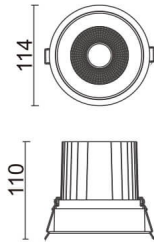

COMFORT

Lavov downlight from the family COMFORT with a power of 30W, CRI 80 and CCT 4000K, 40 degrees beam angle. With a total lumen output of 2550lm, and a luminous efficacy of 85lm/W. Made in Die Cast Aluminum and finished in Black color. ON/OFF driver.

Item code	86.D058.3431.02
Product type	Indoor
Category	Downlights
Family	COMFORT
Pictograms	

Scheme

Product

Real power (W)	30
Real luminous flux (Lm)	2550
Luminous efficiency (Lm/W)	85
Beam angle (°)	40
Life time (h)	50000 h L80B10
IP	20
Electrical class insulation	Clas II
Colour	Black
Control gear included	Yes
Control gear	ON/OFF
Flicker Free	Yes
Light source	LED
Type of LED	COB
Colour temperature (K)	4000
Colour consistency (SDCM)	SDCM<3
CRI	80