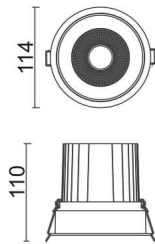

COMFORT

Lavov downlight from the family COMFORT with a power of 30W, CRI 80 and CCT 4000K, 40 degrees beam angle. With a total lumen output of 2550lm, and a luminous efficacy of 85lm/W. Made in Die Cast Aluminum and finished in Grey color. ON/OFF driver.

Item code	86.D058.3431.03
Product type	Indoor
Category	Downlights
Family	COMFORT
Pictograms	

Scheme

Product	
Real power (W)	30
Real luminous flux (Lm)	2550
Luminous efficiency (Lm/W)	85
Beam angle (°)	40
Life time (h)	50000 h L80B10
IP	20
Electrical class insulation	Clas II
Colour	Grey
Control gear included	Yes
Control gear	ON/OFF
Flicker Free	Yes
Light source	LED
Type of LED	COB
Colour temperature (K)	4000
Colour consistency (SDCM)	SDCM<3
CRI	80