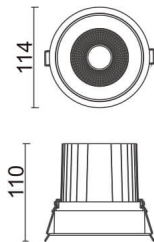

COMFORT

Lavov downlight from the family COMFORT with a power of 30W, CRI 80 and CCT 4000K, 40 degrees beam angle. With a total lumen output of 2550lm, and a luminous efficacy of 85lm/W. Made in Die Cast Aluminum and finished in Grey color. ON/OFF driver.

Item code	86.D058.3431.03
Product type	Indoor
Category	Downlights
Family	COMFORT
Pictograms	

Scheme

Product	
Real power (W)	30
Real luminous flux (Lm)	2550
Luminous efficiency (Lm/W)	85
Beam angle (°)	40
Life time (h)	50000 h L80B10
IP	20
Electrical class insulation	Clas II
Colour	Grey
Control gear included	Yes
Control gear	ON/OFF
Flicker Free	Yes
Light source	LED
Type of LED	COB
Colour temperature (K)	4000
Colour consistency (SDCM)	SDCM<3
CRI	80