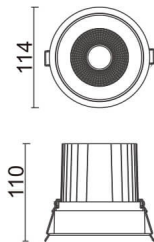

COMFORT

Lavov downlight from the family COMFORT with a power of 30W, CRI 80 and CCT 4000K, 40 degrees beam angle. With a total lumen output of 2550lm, and a luminous efficacy of 85lm/W. Made in Die Cast Aluminum and finished in White color. DALI driver.

Item code	86.D058.3433.01
Product type	Indoor
Category	Downlights
Family	COMFORT
Pictograms	

Scheme

Product	
Real power (W)	30
Real luminous flux (Lm)	2550
Luminous efficiency (Lm/W)	85
Beam angle (°)	40
Life time (h)	50000 h L80B10
IP	20
Electrical class insulation	Clas II
Colour	White
Control gear included	Yes
Control gear	DALI
Flicker Free	Yes
Light source	LED
Type of LED	COB
Colour temperature (K)	4000
Colour consistency (SDCM)	SDCM<3
CRI	80