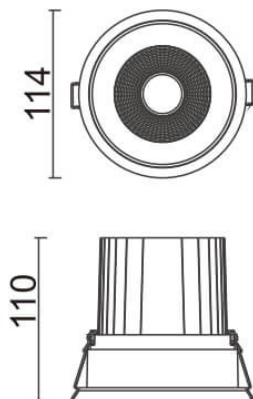

COMFORT

Lavov downlight from the family COMFORT with a power of 30W, CRI 80 and CCT 4000K, 40 degrees beam angle. With a total lumen output of 2550lm, and a luminous efficacy of 85lm/W. Made in Die Cast Aluminum and finished in White color. DALI driver.

Scheme

Item code	86.D058.3433.01
Product type	Indoor
Category	Downlights
Family	COMFORT
Pictograms	

Product	
Real power (W)	30
Real luminous flux (Lm)	2550
Luminous efficiency (Lm/W)	85
Beam angle (º)	40
Life time (h)	50000 h L80B10
IP	20
Electrical class insulation	Clas II
Colour	White
Control gear included	Yes
Control gear	DALI
Flicker Free	Yes
Light source	LED
Type of LED	COB
Colour temperature (K)	4000
Colour consistency (SDCM)	SDCM<3
CRI	80