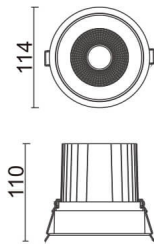

COMFORT

Lavov downlight from the family COMFORT with a power of 30W, CRI 80 and CCT 4000K, 40 degrees beam angle. With a total lumen output of 2550lm, and a luminous efficacy of 85lm/W. Made in Die Cast Aluminum and finished in White color. DALI driver.

Item code	86.D058.3433.01
Product type	Indoor
Category	Downlights
Family	COMFORT
Pictograms	

Scheme

Product

Real power (W)	30
Real luminous flux (Lm)	2550
Luminous efficiency (Lm/W)	85
Beam angle (°)	40
Life time (h)	50000 h L80B10
IP	20
Electrical class insulation	Clas II
Colour	White
Control gear included	Yes
Control gear	DALI
Flicker Free	Yes
Light source	LED
Type of LED	COB
Colour temperature (K)	4000
Colour consistency (SDCM)	SDCM<3
CRI	80