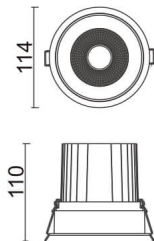

COMFORT

Lavov downlight from the family COMFORT with a power of 30W, CRI 80 and CCT 4000K, 40 degrees beam angle. With a total lumen output of 2550lm, and a luminous efficacy of 85lm/W. Made in Die Cast Aluminum and finished in Black color. DALI driver.

Item code	86.D058.3433.02
Product type	Indoor
Category	Downlights
Family	COMFORT
Pictograms	

Scheme

Product	
Real power (W)	30
Real luminous flux (Lm)	2550
Luminous efficiency (Lm/W)	85
Beam angle (°)	40
Life time (h)	50000 h L80B10
IP	20
Electrical class insulation	Clas II
Colour	Black
Control gear included	Yes
Control gear	DALI
Flicker Free	Yes
Light source	LED
Type of LED	COB
Colour temperature (K)	4000
Colour consistency (SDCM)	SDCM<3
CRI	80