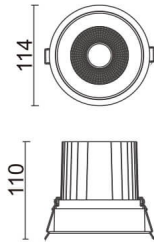

COMFORT

Lavov downlight from the family COMFORT with a power of 30W, CRI 80 and CCT 4000K, 40 degrees beam angle. With a total lumen output of 2550lm, and a luminous efficacy of 85lm/W. Made in Die Cast Aluminum and finished in Black color. DALI driver.

Item code	86.D058.3433.02
Product type	Indoor
Category	Downlights
Family	COMFORT
Pictograms	

Scheme

Product	
Real power (W)	30
Real luminous flux (Lm)	2550
Luminous efficiency (Lm/W)	85
Beam angle (°)	40
Life time (h)	50000 h L80B10
IP	20
Electrical class insulation	Clas II
Colour	Black
Control gear included	Yes
Control gear	DALI
Flicker Free	Yes
Light source	LED
Type of LED	COB
Colour temperature (K)	4000
Colour consistency (SDCM)	SDCM<3
CRI	80