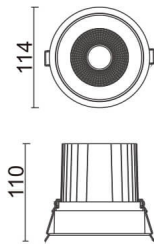

COMFORT

Lavov downlight from the family COMFORT with a power of 30W, CRI 80 and CCT 4000K, 40 degrees beam angle. With a total lumen output of 2550lm, and a luminous efficacy of 85lm/W. Made in Die Cast Aluminum and finished in Grey color. DALI driver.

Item code	86.D058.3433.03
Product type	Indoor
Category	Downlights
Family	COMFORT
Pictograms	

Scheme

Product	
Real power (W)	30
Real luminous flux (Lm)	2550
Luminous efficiency (Lm/W)	85
Beam angle (°)	40
Life time (h)	50000 h L80B10
IP	20
Electrical class insulation	Clas II
Colour	Grey
Control gear included	Yes
Control gear	DALI
Flicker Free	Yes
Light source	LED
Type of LED	COB
Colour temperature (K)	4000
Colour consistency (SDCM)	SDCM<3
CRI	80