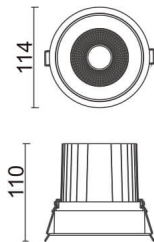

COMFORT

Lavov downlight from the family COMFORT with a power of 30W, CRI 80 and CCT 4000K, 40 degrees beam angle. With a total lumen output of 2550lm, and a luminous efficacy of 85lm/W. Made in Die Cast Aluminum and finished in Grey color. DALI driver.

Item code	86.D058.3433.03
Product type	Indoor
Category	Downlights
Family	COMFORT
Pictograms	

Scheme

Product	
Real power (W)	30
Real luminous flux (Lm)	2550
Luminous efficiency (Lm/W)	85
Beam angle (°)	40
Life time (h)	50000 h L80B10
IP	20
Electrical class insulation	Clas II
Colour	Grey
Control gear included	Yes
Control gear	DALI
Flicker Free	Yes
Light source	LED
Type of LED	COB
Colour temperature (K)	4000
Colour consistency (SDCM)	SDCM<3
CRI	80