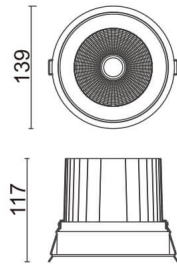

COMFORT

Lavov downlight from the family COMFORT with a power of 40W, CRI 80 and CCT 3000K, 12 degrees beam angle. With a total lumen output of 3200lm, and a luminous efficacy of 80lm/W. Made in Die Cast Aluminum and finished in White color. ON/OFF driver.

Item code	86.D058.4311.01
Product type	Indoor
Category	Downlights
Family	COMFORT
Pictograms	

Scheme

Product

Real power (W)	40
Real luminous flux (Lm)	3200
Luminous efficiency (Lm/W)	80
Beam angle (°)	12
Life time (h)	50000 h L80B10
IP	20
Electrical class insulation	Clas II
Colour	White
Control gear included	Yes
Control gear	ON/OFF
Flicker Free	Yes
Light source	LED
Type of LED	COB
Colour temperature (K)	3000
Colour consistency (SDCM)	SDCM<3
CRI	80