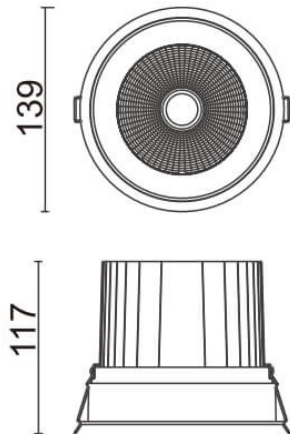

COMFORT

Lavov downlight from the family COMFORT with a power of 40W, CRI 80 and CCT 3000K, 12 degrees beam angle. With a total lumen output of 3200lm, and a luminous efficacy of 80lm/W. Made in Die Cast Aluminum and finished in Black color. ON/OFF driver.

Scheme

Item code	86.D058.4311.02
Product type	Indoor
Category	Downlights
Family	COMFORT
Pictograms	

Product	
Real power (W)	40
Real luminous flux (Lm)	3200
Luminous efficiency (Lm/W)	80
Beam angle (º)	12
Life time (h)	50000 h L80B10
IP	20
Electrical class insulation	Clas II
Colour	Black
Control gear included	Yes
Control gear	ON/OFF
Flicker Free	Yes
Light source	LED
Type of LED	COB
Colour temperature (K)	3000
Colour consistency (SDCM)	SDCM<3
CRI	80