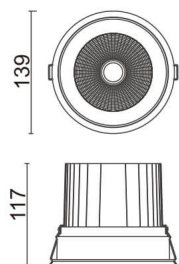

Scheme

Product

Real power (W)	40

Real luminous flux (Lm)	3200

Luminous efficiency (Lm/W)	80

Beam angle (°)	12

Life time (h)	50000 h L80B10

IP	20

Electrical class insulation	Clas II

Colour	Grey

Control gear included	Yes

Control gear	ON/OFF

Flicker Free	Yes

Light source	LED

Type of LED	COB

Colour temperature (K)	3000

Colour consistency (SDCM)	SDCM<3

CRI	80