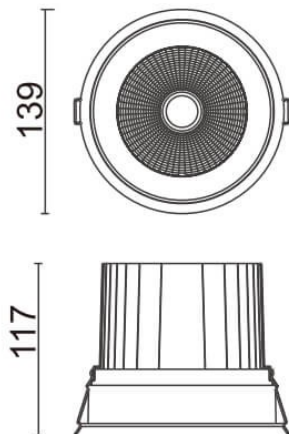

COMFORT

Lavov downlight from the family COMFORT with a power of 40W, CRI 80 and CCT 3000K, 12 degrees beam angle. With a total lumen output of 3200lm, and a luminous efficacy of 80lm/W. Made in Die Cast Aluminum and finished in Grey color. ON/OFF driver.

Scheme

Item code	86.D058.4311.03
Product type	Indoor
Category	Downlights
Family	COMFORT
Pictograms	

Product	
Real power (W)	40
Real luminous flux (Lm)	3200
Luminous efficiency (Lm/W)	80
Beam angle (°)	12
Life time (h)	50000 h L80B10
IP	20
Electrical class insulation	Clas II
Colour	Grey
Control gear included	Yes
Control gear	ON/OFF
Flicker Free	Yes
Light source	LED
Type of LED	COB
Colour temperature (K)	3000
Colour consistency (SDCM)	SDCM<3
CRI	80