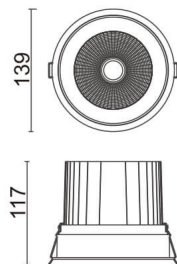

### COMFORT

Lavov downlight from the family COMFORT with a power of 40W, CRI 80 and CCT 3000K, 12 degrees beam angle. With a total lumen output of 3200lm, and a luminous efficacy of 80lm/W. Made in Die Cast Aluminum and finished in Black color. DALI driver.

### Scheme

<b>Product</b>	
<b>Real power (W)</b>	<b>40</b>
<b>Real luminous flux (Lm)</b>	<b>3200</b>
<b>Luminous efficiency (Lm/W)</b>	<b>80</b>
<b>Beam angle (°)</b>	<b>12</b>
<b>Life time (h)</b>	<b>50000 h L80B10</b>
<b>IP</b>	<b>20</b>
<b>Electrical class insulation</b>	<b>Clas II</b>
<b>Colour</b>	<b>Black</b>
<b>Control gear included</b>	<b>Yes</b>
<b>Control gear</b>	<b>DALI</b>
<b>Flicker Free</b>	<b>Yes</b>
<b>Light source</b>	<b>LED</b>
<b>Type of LED</b>	<b>COB</b>
<b>Colour temperature (K)</b>	<b>3000</b>
<b>Colour consistency (SDCM)</b>	<b>SDCM&lt;3</b>
<b>CRI</b>	<b>80</b>