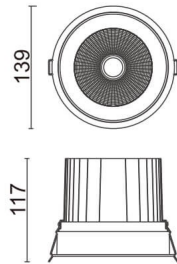

COMFORT

Lavov downlight from the family COMFORT with a power of 40W, CRI 80 and CCT 3000K, 24 degrees beam angle. With a total lumen output of 3200lm, and a luminous efficacy of 80lm/W. Made in Die Cast Aluminum and finished in White color. ON/OFF driver.

Item code	86.D058.4321.01
Product type	Indoor
Category	Downlights
Family	COMFORT
Pictograms	

Scheme

Product

Real power (W)	40
Real luminous flux (Lm)	3200
Luminous efficiency (Lm/W)	80
Beam angle (°)	24
Life time (h)	50000 h L80B10
IP	20
Electrical class insulation	Clas II
Colour	White
Control gear included	Yes
Control gear	ON/OFF
Flicker Free	Yes
Light source	LED
Type of LED	COB
Colour temperature (K)	3000
Colour consistency (SDCM)	SDCM<3
CRI	80