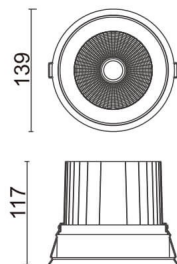

COMFORT

Lavov downlight from the family COMFORT with a power of 40W, CRI 80 and CCT 3000K, 24 degrees beam angle. With a total lumen output of 3200lm, and a luminous efficacy of 80lm/W. Made in Die Cast Aluminum and finished in Black color. ON/OFF driver.

Item code	86.D058.4321.02
Product type	Indoor
Category	Downlights
Family	COMFORT
Pictograms	

Scheme

Product

Real power (W)	40
Real luminous flux (Lm)	3200
Luminous efficiency (Lm/W)	80
Beam angle (°)	24
Life time (h)	50000 h L80B10
IP	20
Electrical class insulation	Clas II
Colour	Black
Control gear included	Yes
Control gear	ON/OFF
Flicker Free	Yes
Light source	LED
Type of LED	COB
Colour temperature (K)	3000
Colour consistency (SDCM)	SDCM<3
CRI	80