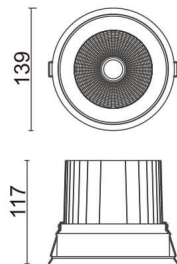

COMFORT

Lavov downlight from the family COMFORT with a power of 40W, CRI 80 and CCT 3000K, 24 degrees beam angle. With a total lumen output of 3200lm, and a luminous efficacy of 80lm/W. Made in Die Cast Aluminum and finished in White color. DALI driver.

Item code	86.D058.4323.01
Product type	Indoor
Category	Downlights
Family	COMFORT
Pictograms	

Scheme

Product

Real power (W)	40
Real luminous flux (Lm)	3200
Luminous efficiency (Lm/W)	80
Beam angle (°)	24
Life time (h)	50000 h L80B10
IP	20
Electrical class insulation	Clas II
Colour	White
Control gear included	Yes
Control gear	DALI
Flicker Free	Yes
Light source	LED
Type of LED	COB
Colour temperature (K)	3000
Colour consistency (SDCM)	SDCM<3
CRI	80