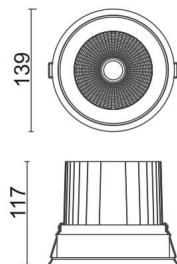

COMFORT

Lavov downlight from the family COMFORT with a power of 40W, CRI 80 and CCT 3000K, 24 degrees beam angle. With a total lumen output of 3200lm, and a luminous efficacy of 80lm/W. Made in Die Cast Aluminum and finished in Grey color. DALI driver.

Item code	86.D058.4323.03
Product type	Indoor
Category	Downlights
Family	COMFORT
Pictograms	

Scheme

Product	
Real power (W)	40
Real luminous flux (Lm)	3200
Luminous efficiency (Lm/W)	80
Beam angle (°)	24
Life time (h)	50000 h L80B10
IP	20
Electrical class insulation	Clas II
Colour	Grey
Control gear included	Yes
Control gear	DALI
Flicker Free	Yes
Light source	LED
Type of LED	COB
Colour temperature (K)	3000
Colour consistency (SDCM)	SDCM<3
CRI	80