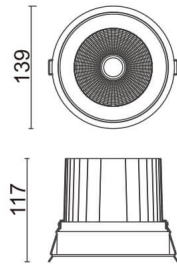

COMFORT

Lavov downlight from the family COMFORT with a power of 40W, CRI 80 and CCT 3000K, 40 degrees beam angle. With a total lumen output of 3200lm, and a luminous efficacy of 80lm/W. Made in Die Cast Aluminum and finished in Black color. ON/OFF driver.

| | |
|---------------------|------------------------|
| Item code | 86.D058.4331.02 |
| Product type | Indoor |
| Category | Downlights |
| Family | COMFORT |
| Pictograms | |

Scheme

Product

| | |
|------------------------------------|-----------------------|
| Real power (W) | 40 |
| Real luminous flux (Lm) | 3200 |
| Luminous efficiency (Lm/W) | 80 |
| Beam angle (°) | 40 |
| Life time (h) | 50000 h L80B10 |
| IP | 20 |
| Electrical class insulation | Clas II |
| Colour | Black |
| Control gear included | Yes |
| Control gear | ON/OFF |
| Flicker Free | Yes |
| Light source | LED |
| Type of LED | COB |
| Colour temperature (K) | 3000 |
| Colour consistency (SDCM) | SDCM<3 |
| CRI | 80 |