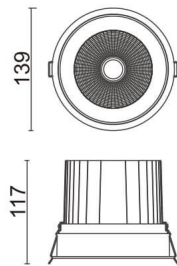

COMFORT

Lavov downlight from the family COMFORT with a power of 40W, CRI 80 and CCT 3000K, 40 degrees beam angle. With a total lumen output of 3200lm, and a luminous efficacy of 80lm/W. Made in Die Cast Aluminum and finished in Grey color. ON/OFF driver.

Item code	86.D058.4331.03
Product type	Indoor
Category	Downlights
Family	COMFORT
Pictograms	

Scheme

Product

Real power (W)	40
Real luminous flux (Lm)	3200
Luminous efficiency (Lm/W)	80
Beam angle (°)	40
Life time (h)	50000 h L80B10
IP	20
Electrical class insulation	Clas II
Colour	Grey
Control gear included	Yes
Control gear	ON/OFF
Flicker Free	Yes
Light source	LED
Type of LED	COB
Colour temperature (K)	3000
Colour consistency (SDCM)	SDCM<3
CRI	80