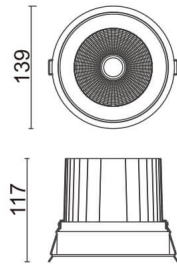

COMFORT

Lavov downlight from the family COMFORT with a power of 40W, CRI 80 and CCT 3000K, 40 degrees beam angle. With a total lumen output of 3200lm, and a luminous efficacy of 80lm/W. Made in Die Cast Aluminum and finished in Grey color. ON/OFF driver.

Item code	86.D058.4331.03
Product type	Indoor
Category	Downlights
Family	COMFORT
Pictograms	

Scheme

Product

Real power (W)	40
Real luminous flux (Lm)	3200
Luminous efficiency (Lm/W)	80
Beam angle (°)	40
Life time (h)	50000 h L80B10
IP	20
Electrical class insulation	Clas II
Colour	Grey
Control gear included	Yes
Control gear	ON/OFF
Flicker Free	Yes
Light source	LED
Type of LED	COB
Colour temperature (K)	3000
Colour consistency (SDCM)	SDCM<3
CRI	80