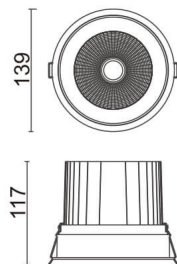

COMFORT

Lavov downlight from the family COMFORT with a power of 40W, CRI 80 and CCT 3000K, 40 degrees beam angle. With a total lumen output of 3200lm, and a luminous efficacy of 80lm/W. Made in Die Cast Aluminum and finished in Grey color. ON/OFF driver.

Item code	86.D058.4331.03
Product type	Indoor
Category	Downlights
Family	COMFORT
Pictograms	

Scheme

Product	
Real power (W)	40
Real luminous flux (Lm)	3200
Luminous efficiency (Lm/W)	80
Beam angle (°)	40
Life time (h)	50000 h L80B10
IP	20
Electrical class insulation	Clas II
Colour	Grey
Control gear included	Yes
Control gear	ON/OFF
Flicker Free	Yes
Light source	LED
Type of LED	COB
Colour temperature (K)	3000
Colour consistency (SDCM)	SDCM<3
CRI	80