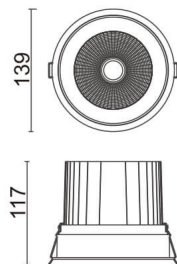

COMFORT

Lavov downlight from the family COMFORT with a power of 40W, CRI 80 and CCT 3000K, 40 degrees beam angle. With a total lumen output of 3200lm, and a luminous efficacy of 80lm/W. Made in Die Cast Aluminum and finished in Grey color. DALI driver.

Item code	86.D058.4333.03
Product type	Indoor
Category	Downlights
Family	COMFORT
Pictograms	

Scheme

Product

Real power (W)	40
Real luminous flux (Lm)	3200
Luminous efficiency (Lm/W)	80
Beam angle (°)	40
Life time (h)	50000 h L80B10
IP	20
Electrical class insulation	Clas II
Colour	Grey
Control gear included	Yes
Control gear	DALI
Flicker Free	Yes
Light source	LED
Type of LED	COB
Colour temperature (K)	3000
Colour consistency (SDCM)	SDCM<3
CRI	80