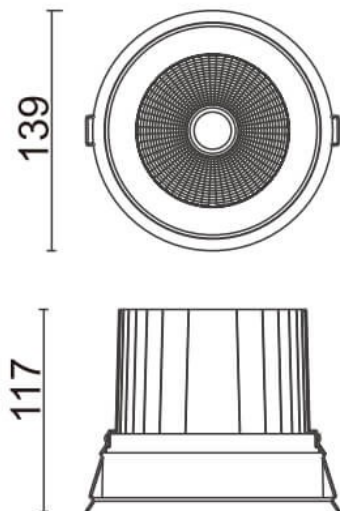

COMFORT

Lavov downlight from the family COMFORT with a power of 40W, CRI 80 and CCT 4000K, 12 degrees beam angle. With a total lumen output of 3200lm, and a luminous efficacy of 80lm/W. Made in Die Cast Aluminum and finished in White color. ON/OFF driver.

Item code	86.D058.4411.01
Product type	Indoor
Category	Downlights
Family	COMFORT
Pictograms	

Scheme

Product	
Real power (W)	40
Real luminous flux (Lm)	3200
Luminous efficiency (Lm/W)	80
Beam angle (°)	12
Life time (h)	50000 h L80B10
IP	20
Electrical class insulation	Clas II
Colour	White
Control gear included	Yes
Control gear	ON/OFF
Flicker Free	Yes
Light source	LED
Type of LED	COB
Colour temperature (K)	4000
Colour consistency (SDCM)	SDCM<3
CRI	80