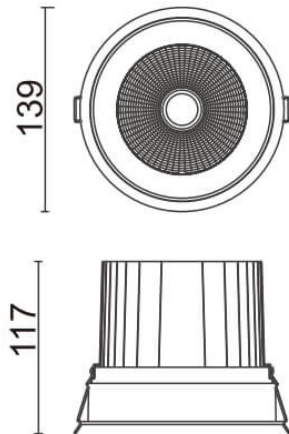

COMFORT

Lavov downlight from the family COMFORT with a power of 40W, CRI 80 and CCT 4000K, 12 degrees beam angle. With a total lumen output of 3200lm, and a luminous efficacy of 80lm/W. Made in Die Cast Aluminum and finished in White color. ON/OFF driver.

Scheme

Item code	86.D058.4411.01
Product type	Indoor
Category	Downlights
Family	COMFORT
Pictograms	

Product	
Real power (W)	40
Real luminous flux (Lm)	3200
Luminous efficiency (Lm/W)	80
Beam angle (°)	12
Life time (h)	50000 h L80B10
IP	20
Electrical class insulation	Clas II
Colour	White
Control gear included	Yes
Control gear	ON/OFF
Flicker Free	Yes
Light source	LED
Type of LED	COB
Colour temperature (K)	4000
Colour consistency (SDCM)	SDCM3
CRI	80