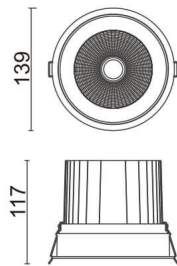

COMFORT

Lavov downlight from the family COMFORT with a power of 40W, CRI 80 and CCT 4000K, 12 degrees beam angle. With a total lumen output of 3200lm, and a luminous efficacy of 80lm/W. Made in Die Cast Aluminum and finished in Black color. ON/OFF driver.

Item code	86.D058.4411.02
Product type	Indoor
Category	Downlights
Family	COMFORT
Pictograms	

Scheme

Product

Real power (W)	40
Real luminous flux (Lm)	3200
Luminous efficiency (Lm/W)	80
Beam angle (°)	12
Life time (h)	50000 h L80B10
IP	20
Electrical class insulation	Clas II
Colour	Black
Control gear included	Yes
Control gear	ON/OFF
Flicker Free	Yes
Light source	LED
Type of LED	COB
Colour temperature (K)	4000
Colour consistency (SDCM)	SDCM<3
CRI	80