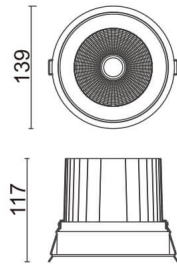

COMFORT

Lavov downlight from the family COMFORT with a power of 40W, CRI 80 and CCT 4000K, 12 degrees beam angle. With a total lumen output of 3200lm, and a luminous efficacy of 80lm/W. Made in Die Cast Aluminum and finished in Black color. ON/OFF driver.

Item code	86.D058.4411.02
Product type	Indoor
Category	Downlights
Family	COMFORT
Pictograms	

Scheme

Product

Real power (W)	40
Real luminous flux (Lm)	3200
Luminous efficiency (Lm/W)	80
Beam angle (°)	12
Life time (h)	50000 h L80B10
IP	20
Electrical class insulation	Clas II
Colour	Black
Control gear included	Yes
Control gear	ON/OFF
Flicker Free	Yes
Light source	LED
Type of LED	COB
Colour temperature (K)	4000
Colour consistency (SDCM)	SDCM<3
CRI	80