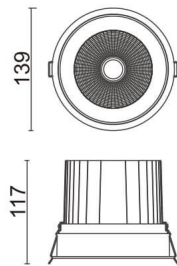

COMFORT

Lavov downlight from the family COMFORT with a power of 40W, CRI 80 and CCT 4000K, 12 degrees beam angle. With a total lumen output of 3200lm, and a luminous efficacy of 80lm/W. Made in Die Cast Aluminum and finished in Grey color. ON/OFF driver.

Item code	86.D058.4411.03
Product type	Indoor
Category	Downlights
Family	COMFORT
Pictograms	

Scheme

Product

Real power (W)	40
Real luminous flux (Lm)	3200
Luminous efficiency (Lm/W)	80
Beam angle (°)	12
Life time (h)	50000 h L80B10
IP	20
Electrical class insulation	Clas II
Colour	Grey
Control gear included	Yes
Control gear	ON/OFF
Flicker Free	Yes
Light source	LED
Type of LED	COB
Colour temperature (K)	4000
Colour consistency (SDCM)	SDCM<3
CRI	80