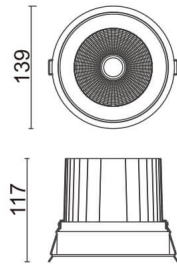

COMFORT

Lavov downlight from the family COMFORT with a power of 40W, CRI 80 and CCT 4000K, 12 degrees beam angle. With a total lumen output of 3200lm, and a luminous efficacy of 80lm/W. Made in Die Cast Aluminum and finished in Grey color. DALI driver.

Item code	86.D058.4413.03
Product type	Indoor
Category	Downlights
Family	COMFORT
Pictograms	

Scheme

Product	
Real power (W)	40
Real luminous flux (Lm)	3200
Luminous efficiency (Lm/W)	80
Beam angle (°)	12
Life time (h)	50000 h L80B10
IP	20
Electrical class insulation	Clas II
Colour	Grey
Control gear included	Yes
Control gear	DALI
Flicker Free	Yes
Light source	LED
Type of LED	COB
Colour temperature (K)	4000
Colour consistency (SDCM)	SDCM<3
CRI	80