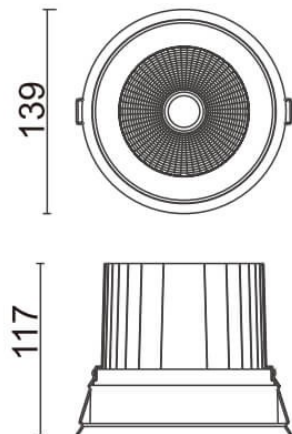

**COMFORT**

Lavov downlight from the family COMFORT with a power of 40W, CRI 80 and CCT 4000K, 24 degrees beam angle. With a total lumen output of 3200lm, and a luminous efficacy of 80lm/W. Made in Die Cast Aluminum and finished in White color. ON/OFF driver.

**Scheme**

<b>Item code</b>	<b>86.D058.4421.01</b>
<b>Product type</b>	<b>Indoor</b>
<b>Category</b>	<b>Downlights</b>
<b>Family</b>	<b>COMFORT</b>
<b>Pictograms</b>	

<b>Product</b>	
<b>Real power (W)</b>	<b>40</b>
<b>Real luminous flux (Lm)</b>	<b>3200</b>
<b>Luminous efficiency (Lm/W)</b>	<b>80</b>
<b>Beam angle (&amp;ordm;)</b>	<b>24</b>
<b>Life time (h)</b>	<b>50000 h L80B10</b>
<b>IP</b>	<b>20</b>
<b>Electrical class insulation</b>	<b>Clas II</b>
<b>Colour</b>	<b>White</b>
<b>Control gear included</b>	<b>Yes</b>
<b>Control gear</b>	<b>ON/OFF</b>
<b>Flicker Free</b>	<b>Yes</b>
<b>Light source</b>	<b>LED</b>
<b>Type of LED</b>	<b>COB</b>
<b>Colour temperature (K)</b>	<b>4000</b>
<b>Colour consistency (SDCM)</b>	<b>SDCM&lt;3</b>
<b>CRI</b>	<b>80</b>