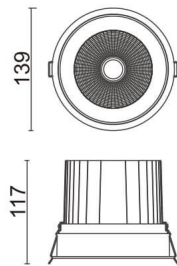

COMFORT

Lavov downlight from the family COMFORT with a power of 40W, CRI 80 and CCT 4000K, 24 degrees beam angle. With a total lumen output of 3200lm, and a luminous efficacy of 80lm/W. Made in Die Cast Aluminum and finished in Black color. ON/OFF driver.

Item code	86.D058.4421.02
Product type	Indoor
Category	Downlights
Family	COMFORT
Pictograms	

Scheme

Product

Real power (W)	40
Real luminous flux (Lm)	3200
Luminous efficiency (Lm/W)	80
Beam angle (°)	24
Life time (h)	50000 h L80B10
IP	20
Electrical class insulation	Clas II
Colour	Black
Control gear included	Yes
Control gear	ON/OFF
Flicker Free	Yes
Light source	LED
Type of LED	COB
Colour temperature (K)	4000
Colour consistency (SDCM)	SDCM<3
CRI	80