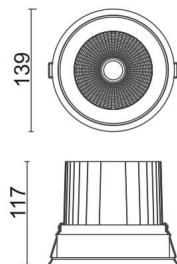

COMFORT

Lavov downlight from the family COMFORT with a power of 40W, CRI 80 and CCT 4000K, 24 degrees beam angle. With a total lumen output of 3200lm, and a luminous efficacy of 80lm/W. Made in Die Cast Aluminum and finished in Black color. ON/OFF driver.

Item code	86.D058.4421.02
Product type	Indoor
Category	Downlights
Family	COMFORT
Pictograms	

Scheme

Product	
Real power (W)	40
Real luminous flux (Lm)	3200
Luminous efficiency (Lm/W)	80
Beam angle (°)	24
Life time (h)	50000 h L80B10
IP	20
Electrical class insulation	Clas II
Colour	Black
Control gear included	Yes
Control gear	ON/OFF
Flicker Free	Yes
Light source	LED
Type of LED	COB
Colour temperature (K)	4000
Colour consistency (SDCM)	SDCM<3
CRI	80