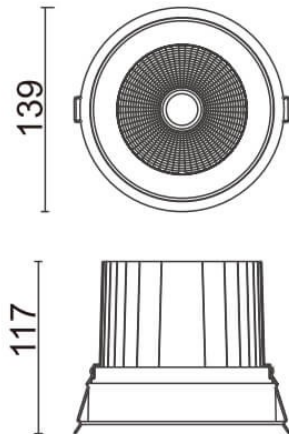

### COMFORT

Lavov downlight from the family COMFORT with a power of 40W, CRI 80 and CCT 4000K, 24 degrees beam angle. With a total lumen output of 3200lm, and a luminous efficacy of 80lm/W. Made in Die Cast Aluminum and finished in Black color. ON/OFF driver.

### Scheme

Item code	86.D058.4421.02
Product type	Indoor
Category	Downlights
Family	COMFORT
Pictograms	

Product	
Real power (W)	40
Real luminous flux (Lm)	3200
Luminous efficiency (Lm/W)	80
Beam angle (&ordm;)	24
Life time (h)	50000 h L80B10
IP	20
Electrical class insulation	Clas II
Colour	Black
Control gear included	Yes
Control gear	ON/OFF
Flicker Free	Yes
Light source	LED
Type of LED	COB
Colour temperature (K)	4000
Colour consistency (SDCM)	SDCM<3
CRI	80