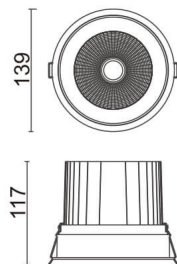

COMFORT

Lavov downlight from the family COMFORT with a power of 40W, CRI 80 and CCT 4000K, 24 degrees beam angle. With a total lumen output of 3200lm, and a luminous efficacy of 80lm/W. Made in Die Cast Aluminum and finished in Grey color. ON/OFF driver.

Item code	86.D058.4421.03
Product type	Indoor
Category	Downlights
Family	COMFORT
Pictograms	

Scheme

Product

Real power (W)	40
Real luminous flux (Lm)	3200
Luminous efficiency (Lm/W)	80
Beam angle (°)	24
Life time (h)	50000 h L80B10
IP	20
Electrical class insulation	Clas II
Colour	Grey
Control gear included	Yes
Control gear	ON/OFF
Flicker Free	Yes
Light source	LED
Type of LED	COB
Colour temperature (K)	4000
Colour consistency (SDCM)	SDCM<3
CRI	80