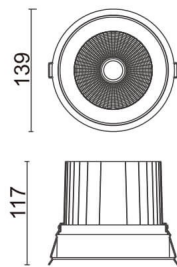

COMFORT

Lavov downlight from the family COMFORT with a power of 40W, CRI 80 and CCT 4000K, 24 degrees beam angle. With a total lumen output of 3200lm, and a luminous efficacy of 80lm/W. Made in Die Cast Aluminum and finished in Grey color. DALI driver.

Item code	86.D058.4423.03
Product type	Indoor
Category	Downlights
Family	COMFORT
Pictograms	

Scheme

Product

Real power (W)	40
Real luminous flux (Lm)	3200
Luminous efficiency (Lm/W)	80
Beam angle (°)	24
Life time (h)	50000 h L80B10
IP	20
Electrical class insulation	Clas II
Colour	Grey
Control gear included	Yes
Control gear	DALI
Flicker Free	Yes
Light source	LED
Type of LED	COB
Colour temperature (K)	4000
Colour consistency (SDCM)	SDCM<3
CRI	80