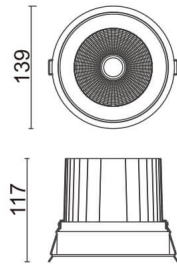

COMFORT

Lavov downlight from the family COMFORT with a power of 40W, CRI 80 and CCT 4000K, 40 degrees beam angle. With a total lumen output of 3200lm, and a luminous efficacy of 80lm/W. Made in Die Cast Aluminum and finished in White color. ON/OFF driver.

Item code	86.D058.4431.01
Product type	Indoor
Category	Downlights
Family	COMFORT
Pictograms	

Scheme

Product	
Real power (W)	40
Real luminous flux (Lm)	3200
Luminous efficiency (Lm/W)	80
Beam angle (°)	40
Life time (h)	50000 h L80B10
IP	20
Electrical class insulation	Clas II
Colour	White
Control gear included	Yes
Control gear	ON/OFF
Flicker Free	Yes
Light source	LED
Type of LED	COB
Colour temperature (K)	4000
Colour consistency (SDCM)	SDCM<3
CRI	80