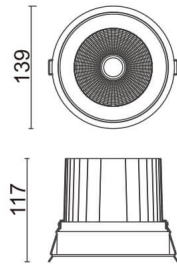

### COMFORT

Lavov downlight from the family COMFORT with a power of 40W, CRI 80 and CCT 4000K, 40 degrees beam angle. With a total lumen output of 3200lm, and a luminous efficacy of 80lm/W. Made in Die Cast Aluminum and finished in White color. ON/OFF driver.

### Product

<b>Real power (W)</b>	<b>40</b>
<b>Real luminous flux (Lm)</b>	<b>3200</b>
<b>Luminous efficiency (Lm/W)</b>	<b>80</b>
<b>Beam angle (°)</b>	<b>40</b>
<b>Life time (h)</b>	<b>50000 h L80B10</b>
<b>IP</b>	<b>20</b>
<b>Electrical class insulation</b>	<b>Clas II</b>
<b>Colour</b>	<b>White</b>
<b>Control gear included</b>	<b>Yes</b>
<b>Control gear</b>	<b>ON/OFF</b>
<b>Flicker Free</b>	<b>Yes</b>
<b>Light source</b>	<b>LED</b>
<b>Type of LED</b>	<b>COB</b>
<b>Colour temperature (K)</b>	<b>4000</b>
<b>Colour consistency (SDCM)</b>	<b>SDCM&lt;3</b>
<b>CRI</b>	<b>80</b>