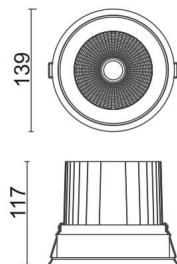

COMFORT

Lavov downlight from the family COMFORT with a power of 40W, CRI 80 and CCT 4000K, 40 degrees beam angle. With a total lumen output of 3200lm, and a luminous efficacy of 80lm/W. Made in Die Cast Aluminum and finished in Black color. ON/OFF driver.

Item code	86.D058.4431.02
Product type	Indoor
Category	Downlights
Family	COMFORT
Pictograms	

Scheme

Product	
Real power (W)	40
Real luminous flux (Lm)	3200
Luminous efficiency (Lm/W)	80
Beam angle (°)	40
Life time (h)	50000 h L80B10
IP	20
Electrical class insulation	Clas II
Colour	Black
Control gear included	Yes
Control gear	ON/OFF
Flicker Free	Yes
Light source	LED
Type of LED	COB
Colour temperature (K)	4000
Colour consistency (SDCM)	SDCM<3
CRI	80