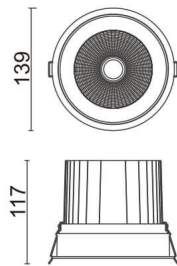

COMFORT

Lavov downlight from the family COMFORT with a power of 40W, CRI 80 and CCT 4000K, 40 degrees beam angle. With a total lumen output of 3200lm, and a luminous efficacy of 80lm/W. Made in Die Cast Aluminum and finished in Black color. ON/OFF driver.

Item code	86.D058.4431.02
Product type	Indoor
Category	Downlights
Family	COMFORT
Pictograms	

Scheme

Product

Real power (W)	40
Real luminous flux (Lm)	3200
Luminous efficiency (Lm/W)	80
Beam angle (°)	40
Life time (h)	50000 h L80B10
IP	20
Electrical class insulation	Clas II
Colour	Black
Control gear included	Yes
Control gear	ON/OFF
Flicker Free	Yes
Light source	LED
Type of LED	COB
Colour temperature (K)	4000
Colour consistency (SDCM)	SDCM<3
CRI	80