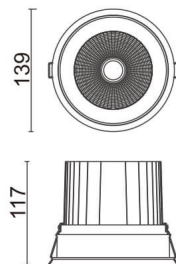

COMFORT

Lavov downlight from the family COMFORT with a power of 40W, CRI 80 and CCT 4000K, 40 degrees beam angle. With a total lumen output of 3200lm, and a luminous efficacy of 80lm/W. Made in Die Cast Aluminum and finished in Grey color. ON/OFF driver.

Item code	86.D058.4431.03
Product type	Indoor
Category	Downlights
Family	COMFORT
Pictograms	

Scheme

Product	
Real power (W)	40
Real luminous flux (Lm)	3200
Luminous efficiency (Lm/W)	80
Beam angle (°)	40
Life time (h)	50000 h L80B10
IP	20
Electrical class insulation	Clas II
Colour	Grey
Control gear included	Yes
Control gear	ON/OFF
Flicker Free	Yes
Light source	LED
Type of LED	COB
Colour temperature (K)	4000
Colour consistency (SDCM)	SDCM<3
CRI	80