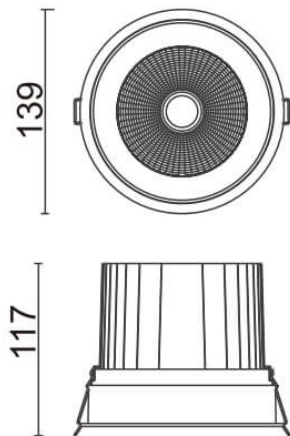

COMFORT

Lavov downlight from the family COMFORT with a power of 40W, CRI 80 and CCT 4000K, 40 degrees beam angle. With a total lumen output of 3200lm, and a luminous efficacy of 80lm/W. Made in Die Cast Aluminum and finished in Grey color. ON/OFF driver.

Scheme

Item code	86.D058.4431.03
Product type	Indoor
Category	Downlights
Family	COMFORT
Pictograms	

Product	
Real power (W)	40
Real luminous flux (Lm)	3200
Luminous efficiency (Lm/W)	80
Beam angle (°)	40
Life time (h)	50000 h L80B10
IP	20
Electrical class insulation	Clas II
Colour	Grey
Control gear included	Yes
Control gear	ON/OFF
Flicker Free	Yes
Light source	LED
Type of LED	COB
Colour temperature (K)	4000
Colour consistency (SDCM)	SDCM<3
CRI	80