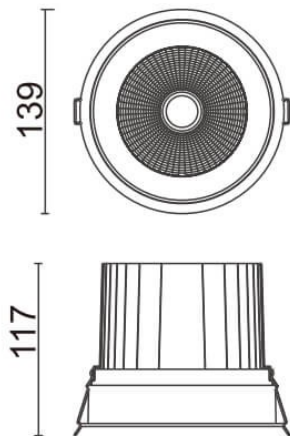

**COMFORT**

Lavov downlight from the family COMFORT with a power of 40W, CRI 80 and CCT 4000K, 40 degrees beam angle. With a total lumen output of 3200lm, and a luminous efficacy of 80lm/W. Made in Die Cast Aluminum and finished in Grey color. ON/OFF driver.

**Scheme**

<b>Item code</b>	<b>86.D058.4431.03</b>
<b>Product type</b>	<b>Indoor</b>
<b>Category</b>	<b>Downlights</b>
<b>Family</b>	<b>COMFORT</b>
<b>Pictograms</b>	

<b>Product</b>	
<b>Real power (W)</b>	<b>40</b>
<b>Real luminous flux (Lm)</b>	<b>3200</b>
<b>Luminous efficiency (Lm/W)</b>	<b>80</b>
<b>Beam angle (&amp;ordm;)</b>	<b>40</b>
<b>Life time (h)</b>	<b>50000 h L80B10</b>
<b>IP</b>	<b>20</b>
<b>Electrical class insulation</b>	<b>Clas II</b>
<b>Colour</b>	<b>Grey</b>
<b>Control gear included</b>	<b>Yes</b>
<b>Control gear</b>	<b>ON/OFF</b>
<b>Flicker Free</b>	<b>Yes</b>
<b>Light source</b>	<b>LED</b>
<b>Type of LED</b>	<b>COB</b>
<b>Colour temperature (K)</b>	<b>4000</b>
<b>Colour consistency (SDCM)</b>	<b>SDCM&lt;3</b>
<b>CRI</b>	<b>80</b>