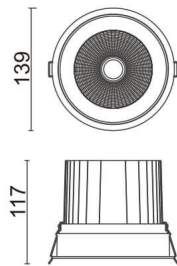

COMFORT

Lavov downlight from the family COMFORT with a power of 40W, CRI 80 and CCT 4000K, 40 degrees beam angle. With a total lumen output of 3200lm, and a luminous efficacy of 80lm/W. Made in Die Cast Aluminum and finished in White color. DALI driver.

Item code	86.D058.4433.01
Product type	Indoor
Category	Downlights
Family	COMFORT
Pictograms	

Scheme

Product

Real power (W)	40
Real luminous flux (Lm)	3200
Luminous efficiency (Lm/W)	80
Beam angle (°)	40
Life time (h)	50000 h L80B10
IP	20
Electrical class insulation	Clas II
Colour	White
Control gear included	Yes
Control gear	DALI
Flicker Free	Yes
Light source	LED
Type of LED	COB
Colour temperature (K)	4000
Colour consistency (SDCM)	SDCM<3
CRI	80