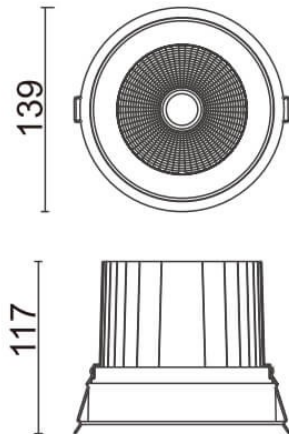

COMFORT

Lavov downlight from the family COMFORT with a power of 40W, CRI 80 and CCT 4000K, 40 degrees beam angle. With a total lumen output of 3200lm, and a luminous efficacy of 80lm/W. Made in Die Cast Aluminum and finished in Black color. DALI driver.

Scheme

Item code	86.D058.4433.02
Product type	Indoor
Category	Downlights
Family	COMFORT
Pictograms	

Product	
Real power (W)	40
Real luminous flux (Lm)	3200
Luminous efficiency (Lm/W)	80
Beam angle (°)	40
Life time (h)	50000 h L80B10
IP	20
Electrical class insulation	Clas II
Colour	Black
Control gear included	Yes
Control gear	DALI
Flicker Free	Yes
Light source	LED
Type of LED	COB
Colour temperature (K)	4000
Colour consistency (SDCM)	SDCM3
CRI	80