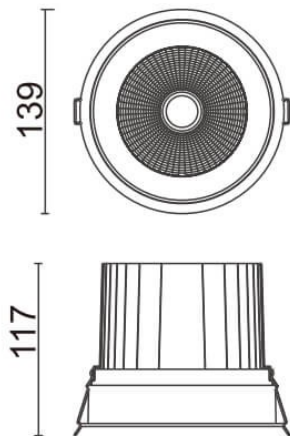

COMFORT

Lavov downlight from the family COMFORT with a power of 40W, CRI 80 and CCT 4000K, 40 degrees beam angle. With a total lumen output of 3200lm, and a luminous efficacy of 80lm/W. Made in Die Cast Aluminum and finished in Black color. DALI driver.

Scheme

Item code	86.D058.4433.02
Product type	Indoor
Category	Downlights
Family	COMFORT
Pictograms	

Product	
Real power (W)	40
Real luminous flux (Lm)	3200
Luminous efficiency (Lm/W)	80
Beam angle (º)	40
Life time (h)	50000 h L80B10
IP	20
Electrical class insulation	Clas II
Colour	Black
Control gear included	Yes
Control gear	DALI
Flicker Free	Yes
Light source	LED
Type of LED	COB
Colour temperature (K)	4000
Colour consistency (SDCM)	SDCM<3
CRI	80