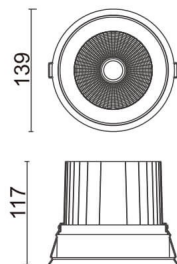

COMFORT

Lavov downlight from the family COMFORT with a power of 40W, CRI 80 and CCT 4000K, 40 degrees beam angle. With a total lumen output of 3200lm, and a luminous efficacy of 80lm/W. Made in Die Cast Aluminum and finished in Black color. DALI driver.

Item code	86.D058.4433.02
Product type	Indoor
Category	Downlights
Family	COMFORT
Pictograms	

Scheme

Product	
Real power (W)	40
Real luminous flux (Lm)	3200
Luminous efficiency (Lm/W)	80
Beam angle (°)	40
Life time (h)	50000 h L80B10
IP	20
Electrical class insulation	Clas II
Colour	Black
Control gear included	Yes
Control gear	DALI
Flicker Free	Yes
Light source	LED
Type of LED	COB
Colour temperature (K)	4000
Colour consistency (SDCM)	SDCM<3
CRI	80