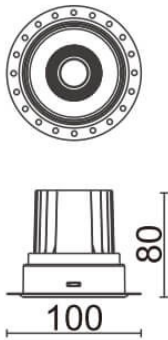

### COMFORT-T

Lavov trimless downlight from the family COMFORT-T with a power of 10W, CRI 80 and CCT 3000K, 12 degrees beam angle. With a total lumen output of 790lm, and a luminous efficacy of 79lm/W. Made in Die Cast Aluminum and finished in White color. ON/OFF driver.

### Scheme

Item code	86.D059.1311.01
Product type	Indoor
Category	Downlights
Family	COMFORT-T
Pictograms	

<b>Product</b>	
Real power (W)	10
Real luminous flux (Lm)	790
Luminous efficiency (Lm/W)	79
Beam angle (&ordm;)	12
Life time (h)	50000 h L80B10
IP	20
Electrical class insulation	Clas II
Colour	White
Control gear included	Yes
Control gear	ON/OFF
Flicker Free	Yes
Light source	LED
Type of LED	COB
Colour temperature (K)	3000
Colour consistency (SDCM)	SDCM<3
CRI	80