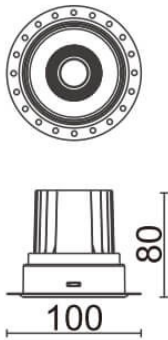

COMFORT-T

Lavov trimless downlight from the family COMFORT-T with a power of 10W, CRI 80 and CCT 3000K, 24 degrees beam angle. With a total lumen output of 790lm, and a luminous efficacy of 79lm/W. Made in Die Cast Aluminum and finished in White color. ON/OFF driver.

Scheme

Item code	86.D059.1321.01
Product type	Indoor
Category	Downlights
Family	COMFORT-T
Pictograms	

Product	
Real power (W)	10
Real luminous flux (Lm)	790
Luminous efficiency (Lm/W)	79
Beam angle (°)	24
Life time (h)	50000 h L80B10
IP	20
Electrical class insulation	Clas II
Colour	White
Control gear included	Yes
Control gear	ON/OFF
Flicker Free	Yes
Light source	LED
Type of LED	COB
Colour temperature (K)	3000
Colour consistency (SDCM)	SDCM3
CRI	80