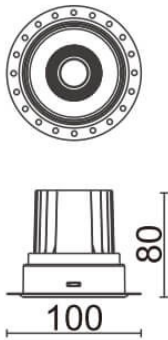

COMFORT-T

Lavov trimless downlight from the family COMFORT-T with a power of 10W, CRI 80 and CCT 3000K, 24 degrees beam angle. With a total lumen output of 790lm, and a luminous efficacy of 79lm/W. Made in Die Cast Aluminum and finished in White color. ON/OFF driver.

Scheme

Item code	86.D059.1321.01
Product type	Indoor
Category	Downlights
Family	COMFORT-T
Pictograms	

Product	
Real power (W)	10
Real luminous flux (Lm)	790
Luminous efficiency (Lm/W)	79
Beam angle (º)	24
Life time (h)	50000 h L80B10
IP	20
Electrical class insulation	Clas II
Colour	White
Control gear included	Yes
Control gear	ON/OFF
Flicker Free	Yes
Light source	LED
Type of LED	COB
Colour temperature (K)	3000
Colour consistency (SDCM)	SDCM<3
CRI	80