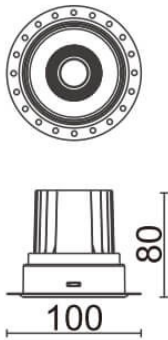

COMFORT-T

Lavov trimless downlight from the family COMFORT-T with a power of 10W, CRI 80 and CCT 4000K, 12 degrees beam angle. With a total lumen output of 790lm, and a luminous efficacy of 79lm/W. Made in Die Cast Aluminum and finished in White color. ON/OFF driver.

Scheme

Item code	86.D059.1411.01
Product type	Indoor
Category	Downlights
Family	COMFORT-T
Pictograms	

Product	
Real power (W)	10
Real luminous flux (Lm)	790
Luminous efficiency (Lm/W)	79
Beam angle (º)	12
Life time (h)	50000 h L80B10
IP	20
Electrical class insulation	Clas II
Colour	White
Control gear included	Yes
Control gear	ON/OFF
Flicker Free	Yes
Light source	LED
Type of LED	COB
Colour temperature (K)	4000
Colour consistency (SDCM)	SDCM<3
CRI	80