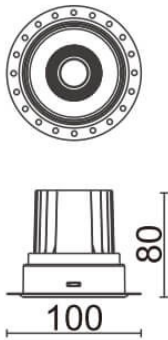

### COMFORT-T

Lavov trimless downlight from the family COMFORT-T with a power of 10W, CRI 80 and CCT 4000K, 24 degrees beam angle. With a total lumen output of 790lm, and a luminous efficacy of 79lm/W. Made in Die Cast Aluminum and finished in White color. DALI driver.

### Scheme

Item code	86.D059.1423.01
Product type	Indoor
Category	Downlights
Family	COMFORT-T
Pictograms	

<b>Product</b>	
Real power (W)	10
Real luminous flux (Lm)	790
Luminous efficiency (Lm/W)	79
Beam angle (&ordm;)	24
Life time (h)	50000 h L80B10
IP	20
Electrical class insulation	Clas II
Colour	White
Control gear included	Yes
Control gear	DALI
Flicker Free	Yes
Light source	LED
Type of LED	COB
Colour temperature (K)	4000
Colour consistency (SDCM)	SDCM<3
CRI	80