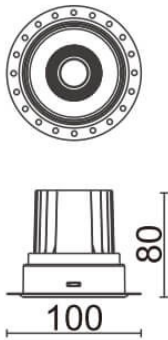

COMFORT-T

Lavov trimless downlight from the family COMFORT-T with a power of 10W, CRI 80 and CCT 4000K, 40 degrees beam angle. With a total lumen output of 790lm, and a luminous efficacy of 79lm/W. Made in Die Cast Aluminum and finished in White color. ON/OFF driver.

Scheme

Item code	86.D059.1431.01
Product type	Indoor
Category	Downlights
Family	COMFORT-T
Pictograms	

Product	
Real power (W)	10
Real luminous flux (Lm)	790
Luminous efficiency (Lm/W)	79
Beam angle (º)	40
Life time (h)	50000 h L80B10
IP	20
Electrical class insulation	Clas II
Colour	White
Control gear included	Yes
Control gear	ON/OFF
Flicker Free	Yes
Light source	LED
Type of LED	COB
Colour temperature (K)	4000
Colour consistency (SDCM)	SDCM<3
CRI	80