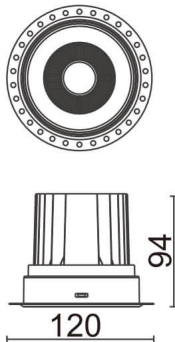

COMFORT-T

Lavov trimless downlight from the family COMFORT-T with a power of 20W, CRI 80 and CCT 3000K, 12 degrees beam angle. With a total lumen output of 1660lm, and a luminous efficacy of 83lm/W. Made in Die Cast Aluminum and finished in White color. ON/OFF driver.

Item code	86.D059.2311.01
Product type	Indoor
Category	Downlights
Family	COMFORT-T
Pictograms	

Scheme

Product

Real power (W)	20
Real luminous flux (Lm)	1660
Luminous efficiency (Lm/W)	83
Beam angle (°)	12
Life time (h)	50000 h L80B10
IP	20
Electrical class insulation	Clas II
Colour	White
Control gear included	Yes
Control gear	ON/OFF
Flicker Free	Yes
Light source	LED
Type of LED	COB
Colour temperature (K)	3000
Colour consistency (SDCM)	SDCM<3
CRI	80