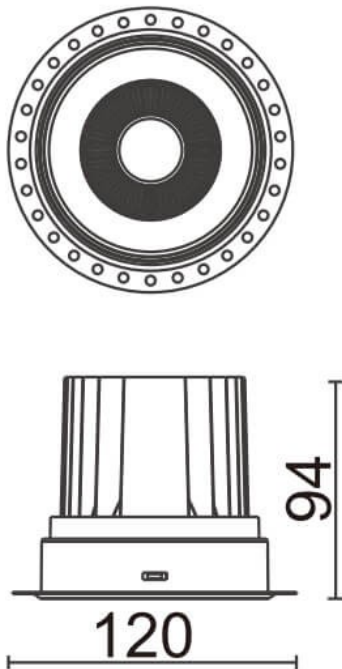

### COMFORT-T

Lavov trimless downlight from the family COMFORT-T with a power of 20W, CRI 80 and CCT 3000K, 12 degrees beam angle. With a total lumen output of 1660lm, and a luminous efficacy of 83lm/W. Made in Die Cast Aluminum and finished in White color. ON/OFF driver.

### Scheme

<b>Product</b>	
<b>Real power (W)</b>	<b>20</b>
<b>Real luminous flux (Lm)</b>	<b>1660</b>
<b>Luminous efficiency (Lm/W)</b>	<b>83</b>
<b>Beam angle (°)</b>	<b>12</b>
<b>Life time (h)</b>	<b>50000 h L80B10</b>
<b>IP</b>	<b>20</b>
<b>Electrical class insulation</b>	<b>Clas II</b>
<b>Colour</b>	<b>White</b>
<b>Control gear included</b>	<b>Yes</b>
<b>Control gear</b>	<b>ON/OFF</b>
<b>Flicker Free</b>	<b>Yes</b>
<b>Light source</b>	<b>LED</b>
<b>Type of LED</b>	<b>COB</b>
<b>Colour temperature (K)</b>	<b>3000</b>
<b>Colour consistency (SDCM)</b>	<b>SDCM&lt;3</b>
<b>CRI</b>	<b>80</b>