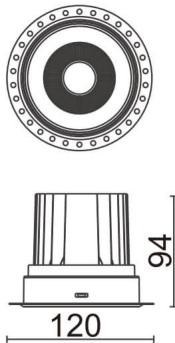

COMFORT-T

Lavov trimless downlight from the family COMFORT-T with a power of 20W, CRI 80 and CCT 3000K, 12 degrees beam angle. With a total lumen output of 1660lm, and a luminous efficacy of 83lm/W. Made in Die Cast Aluminum and finished in White color. ON/OFF driver.

Item code	86.D059.2311.01
Product type	Indoor
Category	Downlights
Family	COMFORT-T
Pictograms	

Scheme

Product

Real power (W)	20
Real luminous flux (Lm)	1660
Luminous efficiency (Lm/W)	83
Beam angle (°)	12
Life time (h)	50000 h L80B10
IP	20
Electrical class insulation	Clas II
Colour	White
Control gear included	Yes
Control gear	ON/OFF
Flicker Free	Yes
Light source	LED
Type of LED	COB
Colour temperature (K)	3000
Colour consistency (SDCM)	SDCM<3
CRI	80