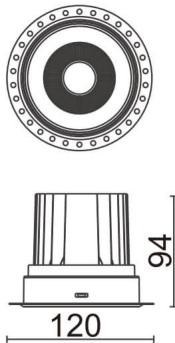

### COMFORT-T

Lavov trimless downlight from the family COMFORT-T with a power of 20W, CRI 80 and CCT 3000K, 12 degrees beam angle. With a total lumen output of 1660lm, and a luminous efficacy of 83lm/W. Made in Die Cast Aluminum and finished in White color. DALI driver.

### Product

<b>Real power (W)</b>	<b>20</b>
<b>Real luminous flux (Lm)</b>	<b>1660</b>
<b>Luminous efficiency (Lm/W)</b>	<b>83</b>
<b>Beam angle (°)</b>	<b>12</b>
<b>Life time (h)</b>	<b>50000 h L80B10</b>
<b>IP</b>	<b>20</b>
<b>Electrical class insulation</b>	<b>Clas II</b>
<b>Colour</b>	<b>White</b>
<b>Control gear included</b>	<b>Yes</b>
<b>Control gear</b>	<b>DALI</b>
<b>Flicker Free</b>	<b>Yes</b>
<b>Light source</b>	<b>LED</b>
<b>Type of LED</b>	<b>COB</b>
<b>Colour temperature (K)</b>	<b>3000</b>
<b>Colour consistency (SDCM)</b>	<b>SDCM&lt;3</b>
<b>CRI</b>	<b>80</b>