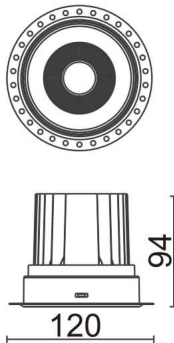

### COMFORT-T

Lavov trimless downlight from the family COMFORT-T with a power of 20W, CRI 80 and CCT 3000K, 24 degrees beam angle. With a total lumen output of 1660lm, and a luminous efficacy of 83lm/W. Made in Die Cast Aluminum and finished in White color. ON/OFF driver.

### Product

<b>Real power (W)</b>	<b>20</b>
<b>Real luminous flux (Lm)</b>	<b>1660</b>
<b>Luminous efficiency (Lm/W)</b>	<b>83</b>
<b>Beam angle (°)</b>	<b>24</b>
<b>Life time (h)</b>	<b>50000 h L80B10</b>
<b>IP</b>	<b>20</b>
<b>Electrical class insulation</b>	<b>Clas II</b>
<b>Colour</b>	<b>White</b>
<b>Control gear included</b>	<b>Yes</b>
<b>Control gear</b>	<b>ON/OFF</b>
<b>Flicker Free</b>	<b>Yes</b>
<b>Light source</b>	<b>LED</b>
<b>Type of LED</b>	<b>COB</b>
<b>Colour temperature (K)</b>	<b>3000</b>
<b>Colour consistency (SDCM)</b>	<b>SDCM&lt;3</b>
<b>CRI</b>	<b>80</b>