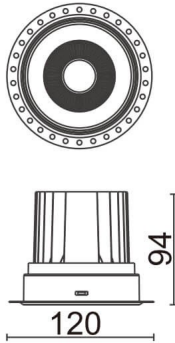

COMFORT-T

Lavov trimless downlight from the family COMFORT-T with a power of 20W, CRI 80 and CCT 3000K, 24 degrees beam angle. With a total lumen output of 1660lm, and a luminous efficacy of 83lm/W. Made in Die Cast Aluminum and finished in White color. ON/OFF driver.

Item code	86.D059.2321.01
Product type	Indoor
Category	Downlights
Family	COMFORT-T
Pictograms	

Scheme

Product	
Real power (W)	20
Real luminous flux (Lm)	1660
Luminous efficiency (Lm/W)	83
Beam angle (°)	24
Life time (h)	50000 h L80B10
IP	20
Electrical class insulation	Clas II
Colour	White
Control gear included	Yes
Control gear	ON/OFF
Flicker Free	Yes
Light source	LED
Type of LED	COB
Colour temperature (K)	3000
Colour consistency (SDCM)	SDCM<3
CRI	80