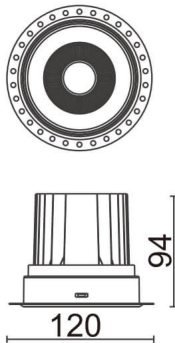

### COMFORT-T

Lavov trimless downlight from the family COMFORT-T with a power of 20W, CRI 80 and CCT 3000K, 24 degrees beam angle. With a total lumen output of 1660lm, and a luminous efficacy of 83lm/W. Made in Die Cast Aluminum and finished in White color. ON/OFF driver.

### Product

|                                    |                       |
|------------------------------------|-----------------------|
| <b>Real power (W)</b>              | <b>20</b>             |
| <b>Real luminous flux (Lm)</b>     | <b>1660</b>           |
| <b>Luminous efficiency (Lm/W)</b>  | <b>83</b>             |
| <b>Beam angle (°)</b>              | <b>24</b>             |
| <b>Life time (h)</b>               | <b>50000 h L80B10</b> |
| <b>IP</b>                          | <b>20</b>             |
| <b>Electrical class insulation</b> | <b>Clas II</b>        |
| <b>Colour</b>                      | <b>White</b>          |
| <b>Control gear included</b>       | <b>Yes</b>            |
| <b>Control gear</b>                | <b>ON/OFF</b>         |
| <b>Flicker Free</b>                | <b>Yes</b>            |
| <b>Light source</b>                | <b>LED</b>            |
| <b>Type of LED</b>                 | <b>COB</b>            |
| <b>Colour temperature (K)</b>      | <b>3000</b>           |
| <b>Colour consistency (SDCM)</b>   | <b>SDCM&lt;3</b>      |
| <b>CRI</b>                         | <b>80</b>             |