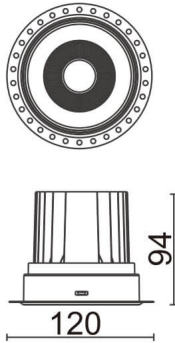

COMFORT-T

Lavov trimless downlight from the family COMFORT-T with a power of 20W, CRI 80 and CCT 3000K, 24 degrees beam angle. With a total lumen output of 1660lm, and a luminous efficacy of 83lm/W. Made in Die Cast Aluminum and finished in White color. DALI driver.

Item code	86.D059.2323.01
Product type	Indoor
Category	Downlights
Family	COMFORT-T
Pictograms	

Scheme

Product	
Real power (W)	20
Real luminous flux (Lm)	1660
Luminous efficiency (Lm/W)	83
Beam angle (°)	24
Life time (h)	50000 h L80B10
IP	20
Electrical class insulation	Clas II
Colour	White
Control gear included	Yes
Control gear	DALI
Flicker Free	Yes
Light source	LED
Type of LED	COB
Colour temperature (K)	3000
Colour consistency (SDCM)	SDCM<3
CRI	80