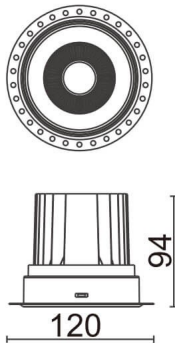

COMFORT-T

Lavov trimless downlight from the family COMFORT-T with a power of 20W, CRI 80 and CCT 3000K, 24 degrees beam angle. With a total lumen output of 1660lm, and a luminous efficacy of 83lm/W. Made in Die Cast Aluminum and finished in White color. DALI driver.

Item code	86.D059.2323.01
Product type	Indoor
Category	Downlights
Family	COMFORT-T
Pictograms	

Scheme

Product

Real power (W)	20
Real luminous flux (Lm)	1660
Luminous efficiency (Lm/W)	83
Beam angle (°)	24
Life time (h)	50000 h L80B10
IP	20
Electrical class insulation	Clas II
Colour	White
Control gear included	Yes
Control gear	DALI
Flicker Free	Yes
Light source	LED
Type of LED	COB
Colour temperature (K)	3000
Colour consistency (SDCM)	SDCM<3
CRI	80