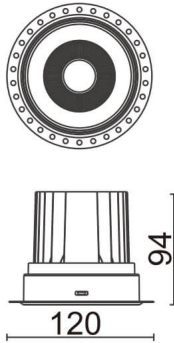

COMFORT-T

Lavov trimless downlight from the family COMFORT-T with a power of 20W, CRI 80 and CCT 3000K, 40 degrees beam angle. With a total lumen output of 1660lm, and a luminous efficacy of 83lm/W. Made in Die Cast Aluminum and finished in White color. ON/OFF driver.

Item code	86.D059.2331.01
Product type	Indoor
Category	Downlights
Family	COMFORT-T
Pictograms	

Scheme

Product	
Real power (W)	20
Real luminous flux (Lm)	1660
Luminous efficiency (Lm/W)	83
Beam angle (°)	40
Life time (h)	50000 h L80B10
IP	20
Electrical class insulation	Clas II
Colour	White
Control gear included	Yes
Control gear	ON/OFF
Flicker Free	Yes
Light source	LED
Type of LED	COB
Colour temperature (K)	3000
Colour consistency (SDCM)	SDCM<3
CRI	80