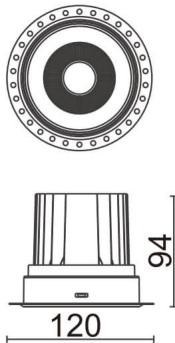

COMFORT-T

Lavov trimless downlight from the family COMFORT-T with a power of 20W, CRI 80 and CCT 3000K, 40 degrees beam angle. With a total lumen output of 1660lm, and a luminous efficacy of 83lm/W. Made in Die Cast Aluminum and finished in White color. ON/OFF driver.

Item code	86.D059.2331.01
Product type	Indoor
Category	Downlights
Family	COMFORT-T
Pictograms	

Scheme

Product

Real power (W)	20
Real luminous flux (Lm)	1660
Luminous efficiency (Lm/W)	83
Beam angle (°)	40
Life time (h)	50000 h L80B10
IP	20
Electrical class insulation	Clas II
Colour	White
Control gear included	Yes
Control gear	ON/OFF
Flicker Free	Yes
Light source	LED
Type of LED	COB
Colour temperature (K)	3000
Colour consistency (SDCM)	SDCM<3
CRI	80