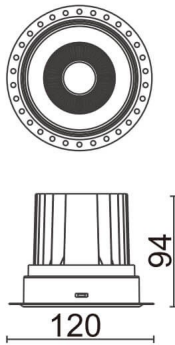

COMFORT-T

Lavov trimless downlight from the family COMFORT-T with a power of 20W, CRI 80 and CCT 3000K, 40 degrees beam angle. With a total lumen output of 1660lm, and a luminous efficacy of 83lm/W. Made in Die Cast Aluminum and finished in White color. ON/OFF driver.

| | |
|---------------------|------------------------|
| Item code | 86.D059.2331.01 |
| Product type | Indoor |
| Category | Downlights |
| Family | COMFORT-T |
| Pictograms | |

Scheme

Product

| | |
|------------------------------------|-----------------------|
| Real power (W) | 20 |
| Real luminous flux (Lm) | 1660 |
| Luminous efficiency (Lm/W) | 83 |
| Beam angle (°) | 40 |
| Life time (h) | 50000 h L80B10 |
| IP | 20 |
| Electrical class insulation | Clas II |
| Colour | White |
| Control gear included | Yes |
| Control gear | ON/OFF |
| Flicker Free | Yes |
| Light source | LED |
| Type of LED | COB |
| Colour temperature (K) | 3000 |
| Colour consistency (SDCM) | SDCM<3 |
| CRI | 80 |