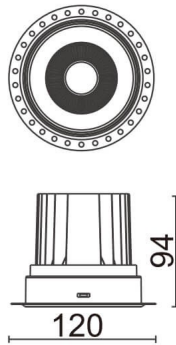

COMFORT-T

Lavov trimless downlight from the family COMFORT-T with a power of 20W, CRI 80 and CCT 3000K, 40 degrees beam angle. With a total lumen output of 1660lm, and a luminous efficacy of 83lm/W. Made in Die Cast Aluminum and finished in White color. DALI driver.

Item code	86.D059.2333.01
Product type	Indoor
Category	Downlights
Family	COMFORT-T
Pictograms	

Scheme

Product	
Real power (W)	20
Real luminous flux (Lm)	1660
Luminous efficiency (Lm/W)	83
Beam angle (°)	40
Life time (h)	50000 h L80B10
IP	20
Electrical class insulation	Clas II
Colour	White
Control gear included	Yes
Control gear	DALI
Flicker Free	Yes
Light source	LED
Type of LED	COB
Colour temperature (K)	3000
Colour consistency (SDCM)	SDCM<3
CRI	80