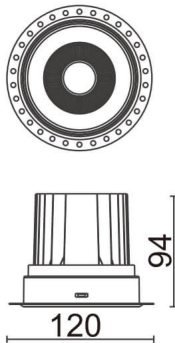

### COMFORT-T

Lavov trimless downlight from the family COMFORT-T with a power of 20W, CRI 80 and CCT 4000K, 12 degrees beam angle. With a total lumen output of 1660lm, and a luminous efficacy of 83lm/W. Made in Die Cast Aluminum and finished in White color. ON/OFF driver.

### Product

Real power (W)	20
Real luminous flux (Lm)	1660
Luminous efficiency (Lm/W)	83
Beam angle (°)	12
Life time (h)	50000 h L80B10
IP	20
Electrical class insulation	Clas II
Colour	White
Control gear included	Yes
Control gear	ON/OFF
Flicker Free	Yes
Light source	LED
Type of LED	COB
Colour temperature (K)	4000
Colour consistency (SDCM)	SDCM<3
CRI	80