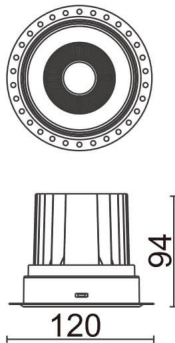

COMFORT-T

Lavov trimless downlight from the family COMFORT-T with a power of 20W, CRI 80 and CCT 4000K, 12 degrees beam angle. With a total lumen output of 1660lm, and a luminous efficacy of 83lm/W. Made in Die Cast Aluminum and finished in White color. ON/OFF driver.

Item code	86.D059.2411.01
Product type	Indoor
Category	Downlights
Family	COMFORT-T
Pictograms	

Scheme

Product

Real power (W)	20
Real luminous flux (Lm)	1660
Luminous efficiency (Lm/W)	83
Beam angle (°)	12
Life time (h)	50000 h L80B10
IP	20
Electrical class insulation	Clas II
Colour	White
Control gear included	Yes
Control gear	ON/OFF
Flicker Free	Yes
Light source	LED
Type of LED	COB
Colour temperature (K)	4000
Colour consistency (SDCM)	SDCM<3
CRI	80