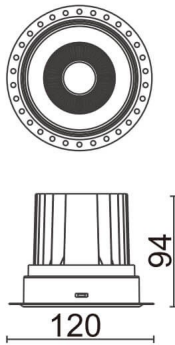

COMFORT-T

Lavov trimless downlight from the family COMFORT-T with a power of 20W, CRI 80 and CCT 4000K, 12 degrees beam angle. With a total lumen output of 1660lm, and a luminous efficacy of 83lm/W. Made in Die Cast Aluminum and finished in White color. ON/OFF driver.

Item code	86.D059.2411.01
Product type	Indoor
Category	Downlights
Family	COMFORT-T
Pictograms	

Scheme

Product	
Real power (W)	20
Real luminous flux (Lm)	1660
Luminous efficiency (Lm/W)	83
Beam angle (°)	12
Life time (h)	50000 h L80B10
IP	20
Electrical class insulation	Clas II
Colour	White
Control gear included	Yes
Control gear	ON/OFF
Flicker Free	Yes
Light source	LED
Type of LED	COB
Colour temperature (K)	4000
Colour consistency (SDCM)	SDCM<3
CRI	80