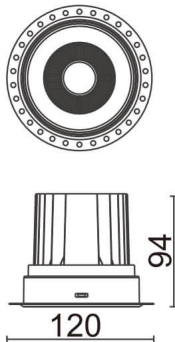

COMFORT-T

Lavov trimless downlight from the family COMFORT-T with a power of 20W, CRI 80 and CCT 4000K, 12 degrees beam angle. With a total lumen output of 1660lm, and a luminous efficacy of 83lm/W. Made in Die Cast Aluminum and finished in White color. DALI driver.

Item code	86.D059.2413.01
Product type	Indoor
Category	Downlights
Family	COMFORT-T
Pictograms	

Scheme

Product

Real power (W)	20
Real luminous flux (Lm)	1660
Luminous efficiency (Lm/W)	83
Beam angle (°)	12
Life time (h)	50000 h L80B10
IP	20
Electrical class insulation	Clas II
Colour	White
Control gear included	Yes
Control gear	DALI
Flicker Free	Yes
Light source	LED
Type of LED	COB
Colour temperature (K)	4000
Colour consistency (SDCM)	SDCM<3
CRI	80