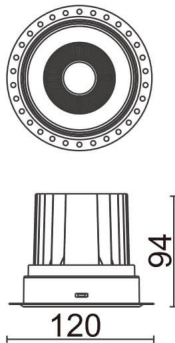

### COMFORT-T

Lavov trimless downlight from the family COMFORT-T with a power of 20W, CRI 80 and CCT 4000K, 12 degrees beam angle. With a total lumen output of 1660lm, and a luminous efficacy of 83lm/W. Made in Die Cast Aluminum and finished in White color. DALI driver.

### Product

<b>Real power (W)</b>	<b>20</b>
<b>Real luminous flux (Lm)</b>	<b>1660</b>
<b>Luminous efficiency (Lm/W)</b>	<b>83</b>
<b>Beam angle (°)</b>	<b>12</b>
<b>Life time (h)</b>	<b>50000 h L80B10</b>
<b>IP</b>	<b>20</b>
<b>Electrical class insulation</b>	<b>Clas II</b>
<b>Colour</b>	<b>White</b>
<b>Control gear included</b>	<b>Yes</b>
<b>Control gear</b>	<b>DALI</b>
<b>Flicker Free</b>	<b>Yes</b>
<b>Light source</b>	<b>LED</b>
<b>Type of LED</b>	<b>COB</b>
<b>Colour temperature (K)</b>	<b>4000</b>
<b>Colour consistency (SDCM)</b>	<b>SDCM&lt;3</b>
<b>CRI</b>	<b>80</b>