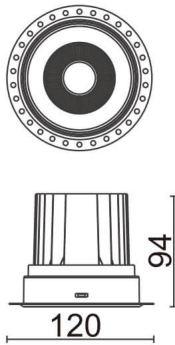

### COMFORT-T

Lavov trimless downlight from the family COMFORT-T with a power of 20W, CRI 80 and CCT 4000K, 24 degrees beam angle. With a total lumen output of 1660lm, and a luminous efficacy of 83lm/W. Made in Die Cast Aluminum and finished in White color. ON/OFF driver.

### Product

<b>Real power (W)</b>	<b>20</b>
<b>Real luminous flux (Lm)</b>	<b>1660</b>
<b>Luminous efficiency (Lm/W)</b>	<b>83</b>
<b>Beam angle (°)</b>	<b>24</b>
<b>Life time (h)</b>	<b>50000 h L80B10</b>
<b>IP</b>	<b>20</b>
<b>Electrical class insulation</b>	<b>Clas II</b>
<b>Colour</b>	<b>White</b>
<b>Control gear included</b>	<b>Yes</b>
<b>Control gear</b>	<b>ON/OFF</b>
<b>Flicker Free</b>	<b>Yes</b>
<b>Light source</b>	<b>LED</b>
<b>Type of LED</b>	<b>COB</b>
<b>Colour temperature (K)</b>	<b>4000</b>
<b>Colour consistency (SDCM)</b>	<b>SDCM&lt;3</b>
<b>CRI</b>	<b>80</b>