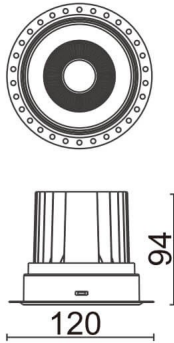

### COMFORT-T

Lavov trimless downlight from the family COMFORT-T with a power of 20W, CRI 80 and CCT 4000K, 24 degrees beam angle. With a total lumen output of 1660lm, and a luminous efficacy of 83lm/W. Made in Die Cast Aluminum and finished in White color. ON/OFF driver.

### Product

Real power (W)	20
Real luminous flux (Lm)	1660
Luminous efficiency (Lm/W)	83
Beam angle (°)	24
Life time (h)	50000 h L80B10
IP	20
Electrical class insulation	Clas II
Colour	White
Control gear included	Yes
Control gear	ON/OFF
Flicker Free	Yes
Light source	LED
Type of LED	COB
Colour temperature (K)	4000
Colour consistency (SDCM)	SDCM<3
CRI	80