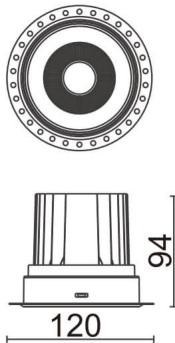

### COMFORT-T

Lavov trimless downlight from the family COMFORT-T with a power of 20W, CRI 80 and CCT 4000K, 24 degrees beam angle. With a total lumen output of 1660lm, and a luminous efficacy of 83lm/W. Made in Die Cast Aluminum and finished in White color. ON/OFF driver.

### Product

<b>Real power (W)</b>	<b>20</b>
<b>Real luminous flux (Lm)</b>	<b>1660</b>
<b>Luminous efficiency (Lm/W)</b>	<b>83</b>
<b>Beam angle (°)</b>	<b>24</b>
<b>Life time (h)</b>	<b>50000 h L80B10</b>
<b>IP</b>	<b>20</b>
<b>Electrical class insulation</b>	<b>Clas II</b>
<b>Colour</b>	<b>White</b>
<b>Control gear included</b>	<b>Yes</b>
<b>Control gear</b>	<b>ON/OFF</b>
<b>Flicker Free</b>	<b>Yes</b>
<b>Light source</b>	<b>LED</b>
<b>Type of LED</b>	<b>COB</b>
<b>Colour temperature (K)</b>	<b>4000</b>
<b>Colour consistency (SDCM)</b>	<b>SDCM&lt;3</b>
<b>CRI</b>	<b>80</b>