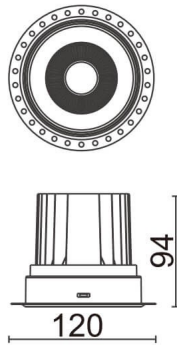

**COMFORT-T**

Lavov trimless downlight from the family COMFORT-T with a power of 20W, CRI 80 and CCT 4000K, 24 degrees beam angle. With a total lumen output of 1660lm, and a luminous efficacy of 83lm/W. Made in Die Cast Aluminum and finished in White color. DALI driver.

<b>Item code</b>	<b>86.D059.2423.01</b>
<b>Product type</b>	<b>Indoor</b>
<b>Category</b>	<b>Downlights</b>
<b>Family</b>	<b>COMFORT-T</b>
<b>Pictograms</b>	

**Scheme**

<b>Product</b>	
<b>Real power (W)</b>	<b>20</b>
<b>Real luminous flux (Lm)</b>	<b>1660</b>
<b>Luminous efficiency (Lm/W)</b>	<b>83</b>
<b>Beam angle (°)</b>	<b>24</b>
<b>Life time (h)</b>	<b>50000 h L80B10</b>
<b>IP</b>	<b>20</b>
<b>Electrical class insulation</b>	<b>Clas II</b>
<b>Colour</b>	<b>White</b>
<b>Control gear included</b>	<b>Yes</b>
<b>Control gear</b>	<b>DALI</b>
<b>Flicker Free</b>	<b>Yes</b>
<b>Light source</b>	<b>LED</b>
<b>Type of LED</b>	<b>COB</b>
<b>Colour temperature (K)</b>	<b>4000</b>
<b>Colour consistency (SDCM)</b>	<b>SDCM&lt;3</b>
<b>CRI</b>	<b>80</b>