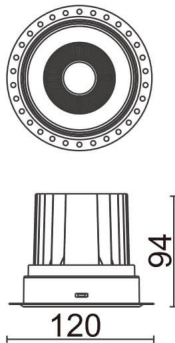

COMFORT-T

Lavov trimless downlight from the family COMFORT-T with a power of 20W, CRI 80 and CCT 4000K, 24 degrees beam angle. With a total lumen output of 1660lm, and a luminous efficacy of 83lm/W. Made in Die Cast Aluminum and finished in White color. DALI driver.

Item code	86.D059.2423.01
Product type	Indoor
Category	Downlights
Family	COMFORT-T
Pictograms	

Scheme

Product

Real power (W)	20
Real luminous flux (Lm)	1660
Luminous efficiency (Lm/W)	83
Beam angle (°)	24
Life time (h)	50000 h L80B10
IP	20
Electrical class insulation	Clas II
Colour	White
Control gear included	Yes
Control gear	DALI
Flicker Free	Yes
Light source	LED
Type of LED	COB
Colour temperature (K)	4000
Colour consistency (SDCM)	SDCM<3
CRI	80