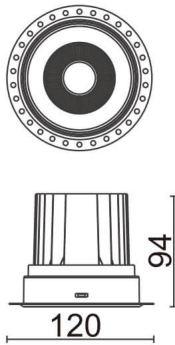

COMFORT-T

Lavov trimless downlight from the family COMFORT-T with a power of 20W, CRI 80 and CCT 4000K, 40 degrees beam angle. With a total lumen output of 1660lm, and a luminous efficacy of 83lm/W. Made in Die Cast Aluminum and finished in White color. ON/OFF driver.

Item code	86.D059.2431.01
Product type	Indoor
Category	Downlights
Family	COMFORT-T
Pictograms	

Scheme

Product

Real power (W)	20
Real luminous flux (Lm)	1660
Luminous efficiency (Lm/W)	83
Beam angle (°)	40
Life time (h)	50000 h L80B10
IP	20
Electrical class insulation	Clas II
Colour	White
Control gear included	Yes
Control gear	ON/OFF
Flicker Free	Yes
Light source	LED
Type of LED	COB
Colour temperature (K)	4000
Colour consistency (SDCM)	SDCM<3
CRI	80