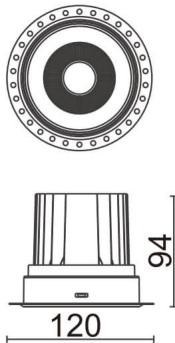

COMFORT-T

Lavov trimless downlight from the family COMFORT-T with a power of 20W, CRI 80 and CCT 4000K, 40 degrees beam angle. With a total lumen output of 1660lm, and a luminous efficacy of 83lm/W. Made in Die Cast Aluminum and finished in White color. ON/OFF driver.

Item code	86.D059.2431.01
Product type	Indoor
Category	Downlights
Family	COMFORT-T
Pictograms	

Scheme

Product

Real power (W)	20
Real luminous flux (Lm)	1660
Luminous efficiency (Lm/W)	83
Beam angle (°)	40
Life time (h)	50000 h L80B10
IP	20
Electrical class insulation	Clas II
Colour	White
Control gear included	Yes
Control gear	ON/OFF
Flicker Free	Yes
Light source	LED
Type of LED	COB
Colour temperature (K)	4000
Colour consistency (SDCM)	SDCM<3
CRI	80