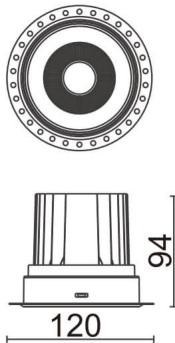

### COMFORT-T

Lavov trimless downlight from the family COMFORT-T with a power of 20W, CRI 80 and CCT 4000K, 40 degrees beam angle. With a total lumen output of 1660lm, and a luminous efficacy of 83lm/W. Made in Die Cast Aluminum and finished in White color. DALI driver.

### Product

<b>Real power (W)</b>	<b>20</b>
<b>Real luminous flux (Lm)</b>	<b>1660</b>
<b>Luminous efficiency (Lm/W)</b>	<b>83</b>
<b>Beam angle (°)</b>	<b>40</b>
<b>Life time (h)</b>	<b>50000 h L80B10</b>
<b>IP</b>	<b>20</b>
<b>Electrical class insulation</b>	<b>Clas II</b>
<b>Colour</b>	<b>White</b>
<b>Control gear included</b>	<b>Yes</b>
<b>Control gear</b>	<b>DALI</b>
<b>Flicker Free</b>	<b>Yes</b>
<b>Light source</b>	<b>LED</b>
<b>Type of LED</b>	<b>COB</b>
<b>Colour temperature (K)</b>	<b>4000</b>
<b>Colour consistency (SDCM)</b>	<b>SDCM&lt;3</b>
<b>CRI</b>	<b>80</b>