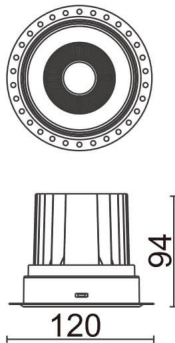

COMFORT-T

Lavov trimless downlight from the family COMFORT-T with a power of 20W, CRI 80 and CCT 4000K, 40 degrees beam angle. With a total lumen output of 1660lm, and a luminous efficacy of 83lm/W. Made in Die Cast Aluminum and finished in White color. DALI driver.

Item code	86.D059.2433.01
Product type	Indoor
Category	Downlights
Family	COMFORT-T
Pictograms	

Scheme

Product

Real power (W)	20
Real luminous flux (Lm)	1660
Luminous efficiency (Lm/W)	83
Beam angle (°)	40
Life time (h)	50000 h L80B10
IP	20
Electrical class insulation	Clas II
Colour	White
Control gear included	Yes
Control gear	DALI
Flicker Free	Yes
Light source	LED
Type of LED	COB
Colour temperature (K)	4000
Colour consistency (SDCM)	SDCM<3
CRI	80